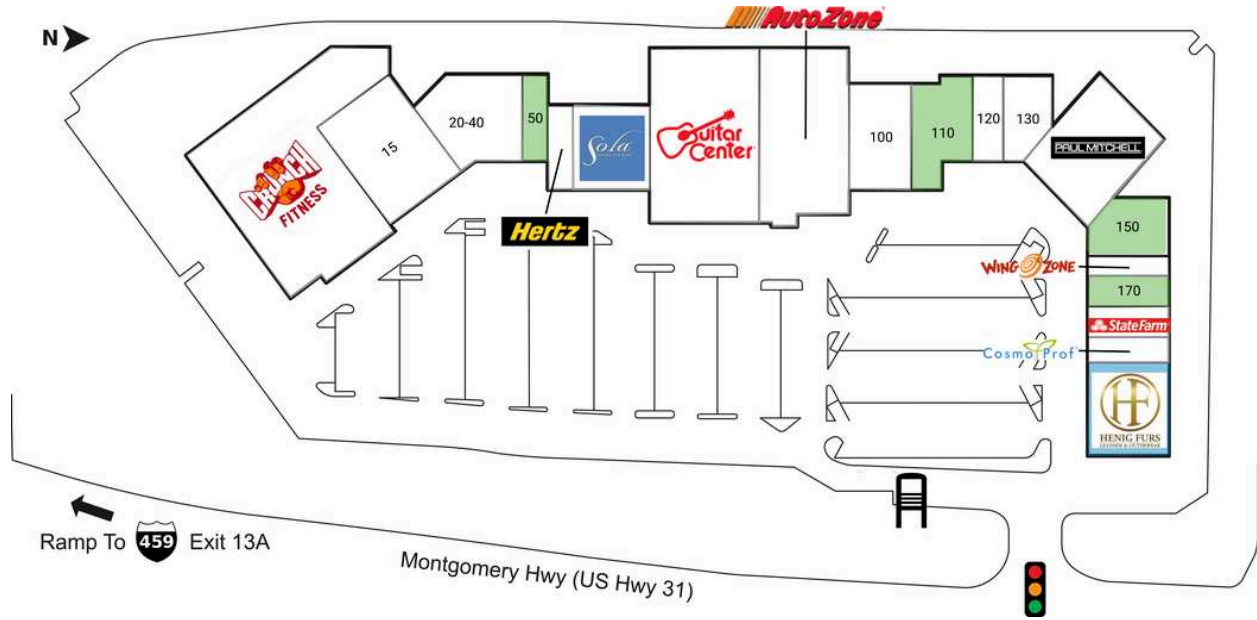

Centre at Riverchase

10 Crunch Fitness	24,699 SF	120 Dedicated Personnel	2,400 SF
15 Birmingham Dance Theater	11,253 SF	130 Hoover Groceries	3,541 SF
20-40 Baja California Mexican Grill	7,523 SF	140 Paul Mitchell Salon	10,080 SF
50 AVAILABLE	2,000 SF	150 AVAILABLE	4,163 SF
60 Hertz Rent-A-Car	2,000 SF	160 Wing Zone	1,520 SF
70-80 Sola Salon Studios	6,000 SF	170 AVAILABLE	2,400 SF
90 Guitar Center	15,851 SF	180 State Farm Insurance	2,400 SF
95 AutoZone	16,044 SF	190 Cosmo Prof	2,000 SF
100 Aqua Tots Coming Soon	5,945 SF	200-210 Henig Furs	7,200 SF
110 AVAILABLE	5,455 SF		