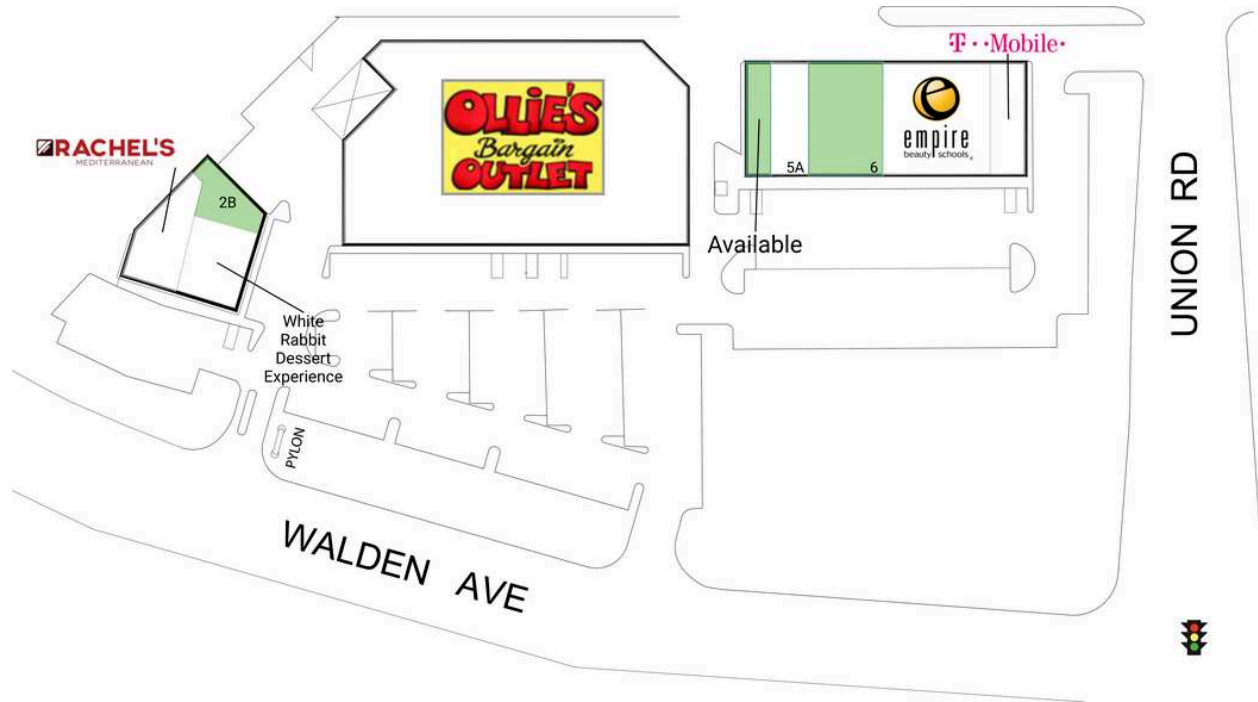

# Walden Place

1 Rachel's Mediterranean	3,173 SF	5A Wet Vapes	2,655 SF
2A White Rabbit Dessert Experience	2,700 SF	<b>6 AVAILABLE</b>	5,213 SF
<b>2B AVAILABLE</b>	2,373 SF	8 Empire Beauty School	7,500 SF
4 Ollie's Bargain Outlet	40,000 SF	9 T-Mobile	2,588 SF
<b>5 AVAILABLE</b>	1,800 SF		