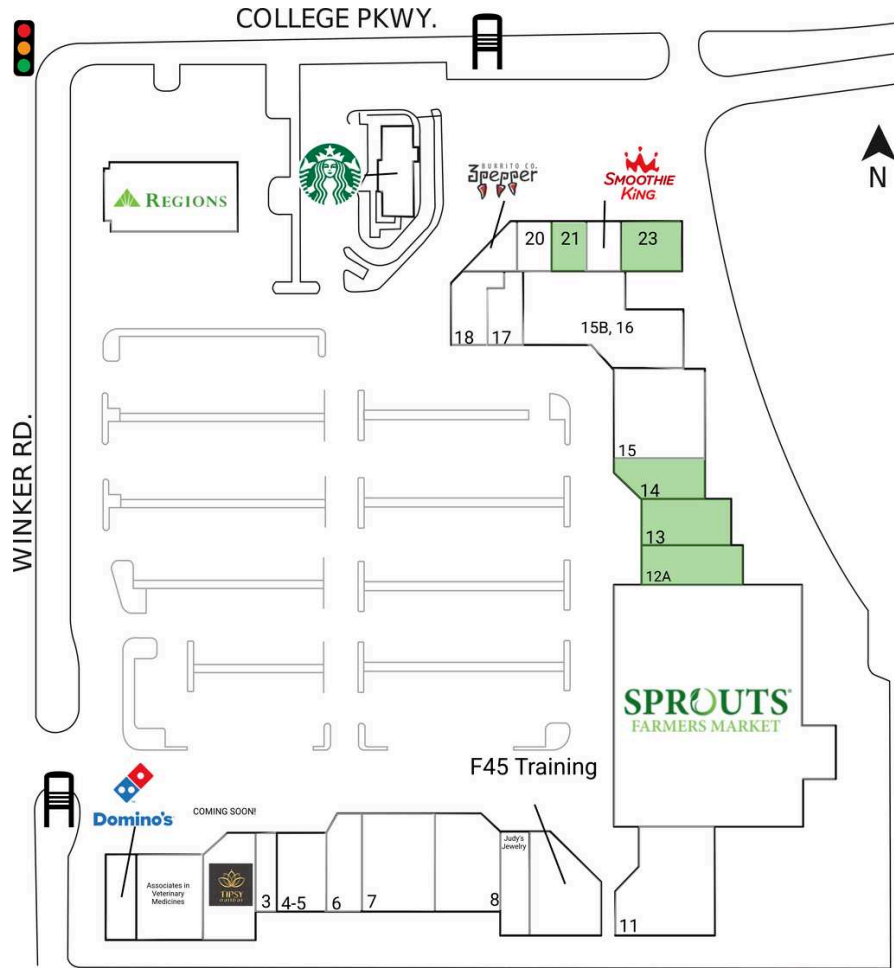

College Plaza

OUTP Starbucks	2,000 SF	12A AVAILABLE	2,400 SF
1A Domino's	1,600 SF	13 AVAILABLE	2,800 SF
1B Associates in Veterinary Medicines	3,260 SF	14 AVAILABLE	2,570 SF
2 Tipsy Nail Salon	2,830 SF	15 Laugh In Comedy Cafe	3,976 SF
3 Salon by Design an Aveda Salon	1,110 SF	15B, 16 IMAGE Studios	5,800 SF
4-5 Banh Mi and Tea Inc	2,532 SF	17 Jose's Barbershop	600 SF
6 Unique Boutique	2,274 SF	18 Go Pita	1,833 SF
7 Umi & Hibachi	4,096 SF	19 3 Pepper Burrito	1,836 SF
8 Medical Department Store	2,690 SF	20 Pack & Send	867 SF
8B Judy's Jewelry	1,500 SF	21 AVAILABLE	870 SF
9 F45 Training	3,596 SF	22 Smoothie King	870 SF
11 Bike Route	4,670 SF	23 AVAILABLE	2,482 SF
12 Sprouts Farmers Market	26,640 SF		