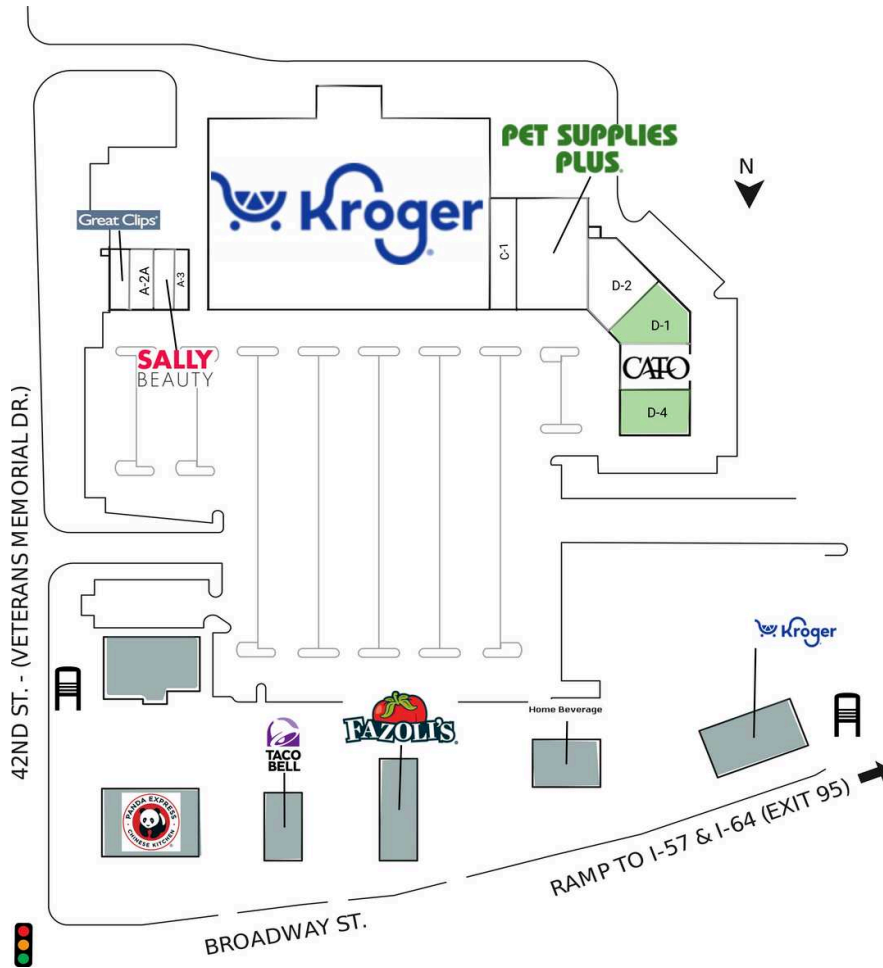

# King City Square

A-1 Great Clips	1,400 SF	C-2 Pet Supplies Plus	8,700 SF
A-2A VIP Nails	1,750 SF	<b>D-1 AVAILABLE</b>	2,985 SF
A-2B Sally Beauty Supply	1,400 SF	D-2 China Buffet	4,500 SF
A-3 Ruby's XVI	1,050 SF	D-3 Cato Fashions	3,850 SF
B-1 Kroger	61,488 SF	<b>D-4 AVAILABLE</b>	3,430 SF
C-1 101 Tabacco Shop	3,875 SF		