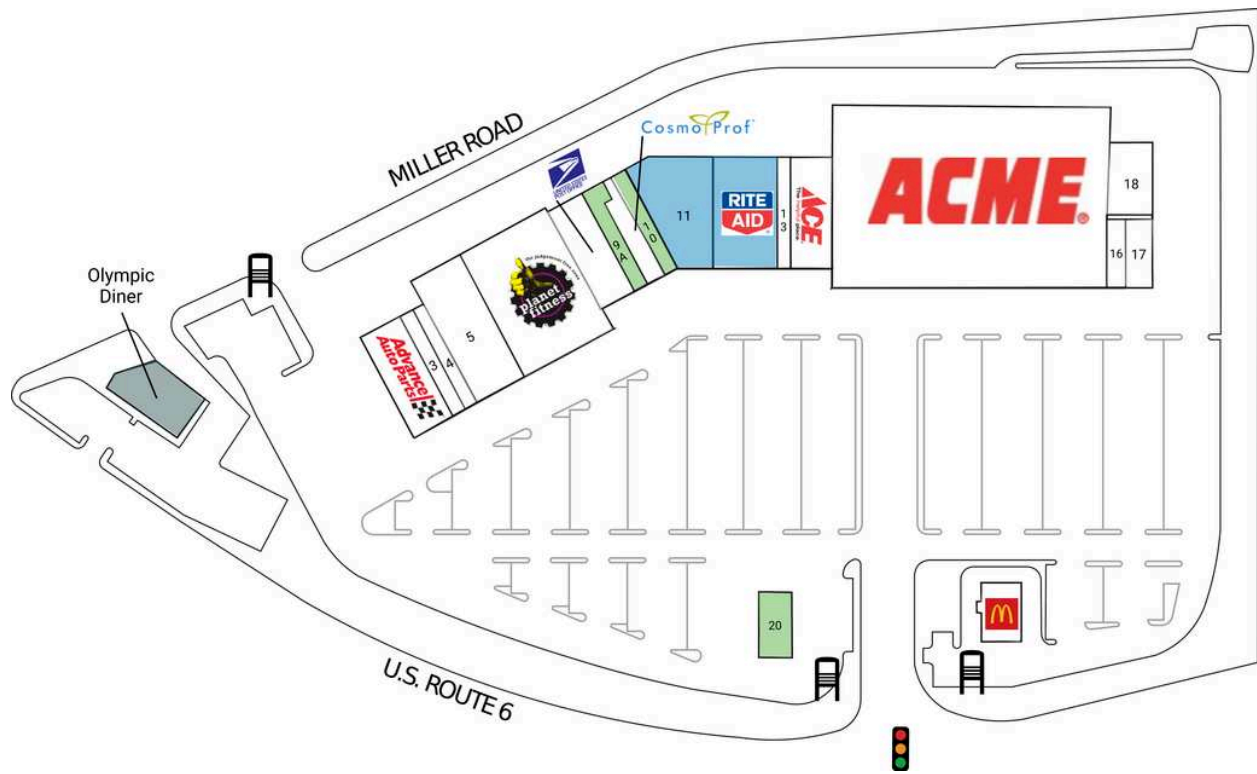

# Mahopac Village Centre

a Olympic Diner		11 Feed Barn	8,575 SF
1-2 Advance Auto Parts	6,800 SF	12 Rite Aid	9,875 SF
3 Salon Beleza	1,500 SF	13 Iconic Hair	1,000 SF
4 Bagel Mart Cafe	1,500 SF	14 Ace Hardware	6,950 SF
5 Sterling Cellars	9,171 SF	15 Acme	62,000 SF
6-7 Planet Fitness	17,285 SF	16 Sal's Dry Cleaning	1,800 SF
8 U.S. Post Office	5,000 SF	17 Queen Nails	2,200 SF
<b>9A AVAILABLE</b>	2,710 SF	18 Dante's Trattoria	3,500 SF
9B Cosmo Prof	2,290 SF	19 McDonald's	3,125 SF
<b>10 AVAILABLE</b>	1,000 SF	<b>20 AVAILABLE</b>	2,650 SF