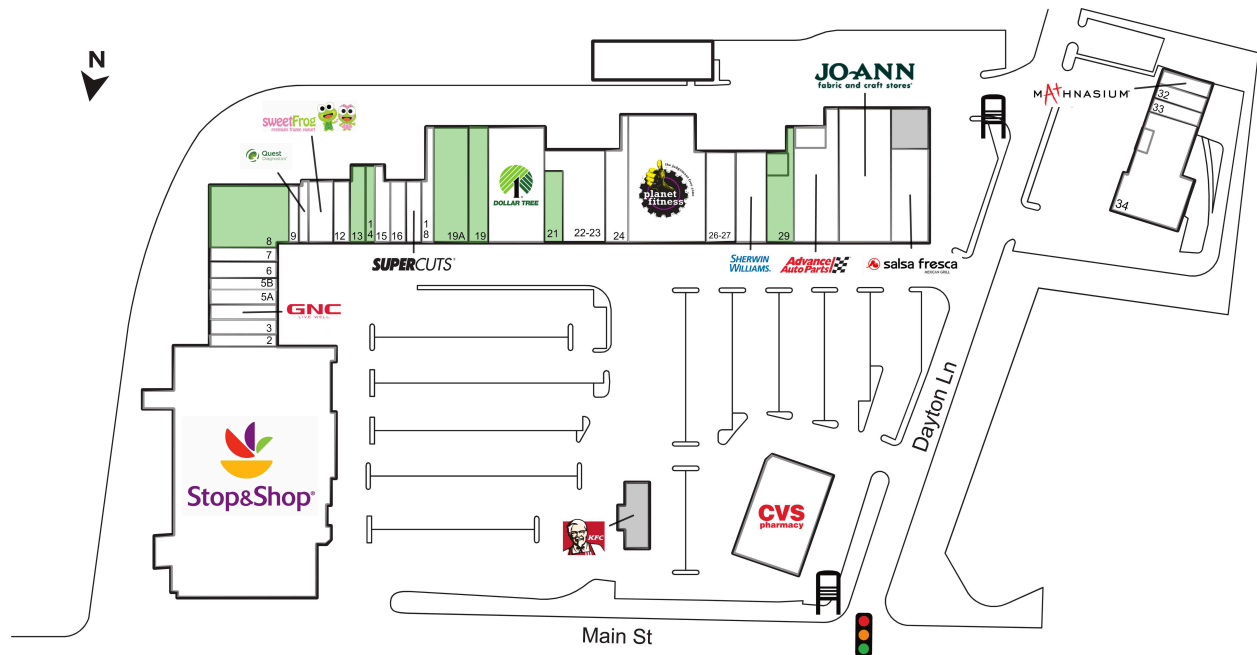

Beach Shopping Center

1 Super Stop & Shop	65,568 SF	14 AVAILABLE	798 SF
2 Beach Cleaners	1,200 SF	15 Indian Restaurant	2,000 SF
3 Beach Laundromat	1,520 SF	16 Pastel's Restaurant	1,600 SF
4 GNC	1,453 SF	17 Supercuts	1,600 SF
5A Choice Pets	1,600 SF	18 CPR Cell Phone Repair	1,290 SF
5B SK Eyebrow and Facial Center	1,053 SF	19 AVAILABLE	3,813 SF
6 Tobacco King	1,550 SF	19A AVAILABLE	6,750 SF
7 Beach Wine & Liquors	1,600 SF	20 Dollar Tree	12,000 SF
8 AVAILABLE	7,425 SF	21 AVAILABLE	2,200 SF
9 Men's Salon	800 SF	22-23 Nonna's Brick Oven Pizzeria	6,320 SF
10 Quest Diagnostics	1,000 SF	24 Beach Nails	3,450 SF
11 Sweet Frog Yogurt	2,560 SF	25 Planet Fitness	15,510 SF
12 OIC Optical	1,767 SF	26-27 Emperor's Choice	5,109 SF
13 AVAILABLE	2,074 SF	28 Sherwin-Williams	4,710 SF

Beach Shopping Center

29 AVAILABLE	4,152 SF	32 Eagle Trophy & Awards	1,300 SF
30 Advance Auto Parts	7,400 SF	33 Gentle Care Pediatric Dentistry	1,226 SF
30A Jo-Ann Fabrics	14,781 SF	34 Little Kings and Queens Daycare	10,063 SF
30B Salsa Fresca Mexican Grill	2,000 SF	35 CVS Pharmacy	12,150 SF
31 Mathnasium	1,200 SF		