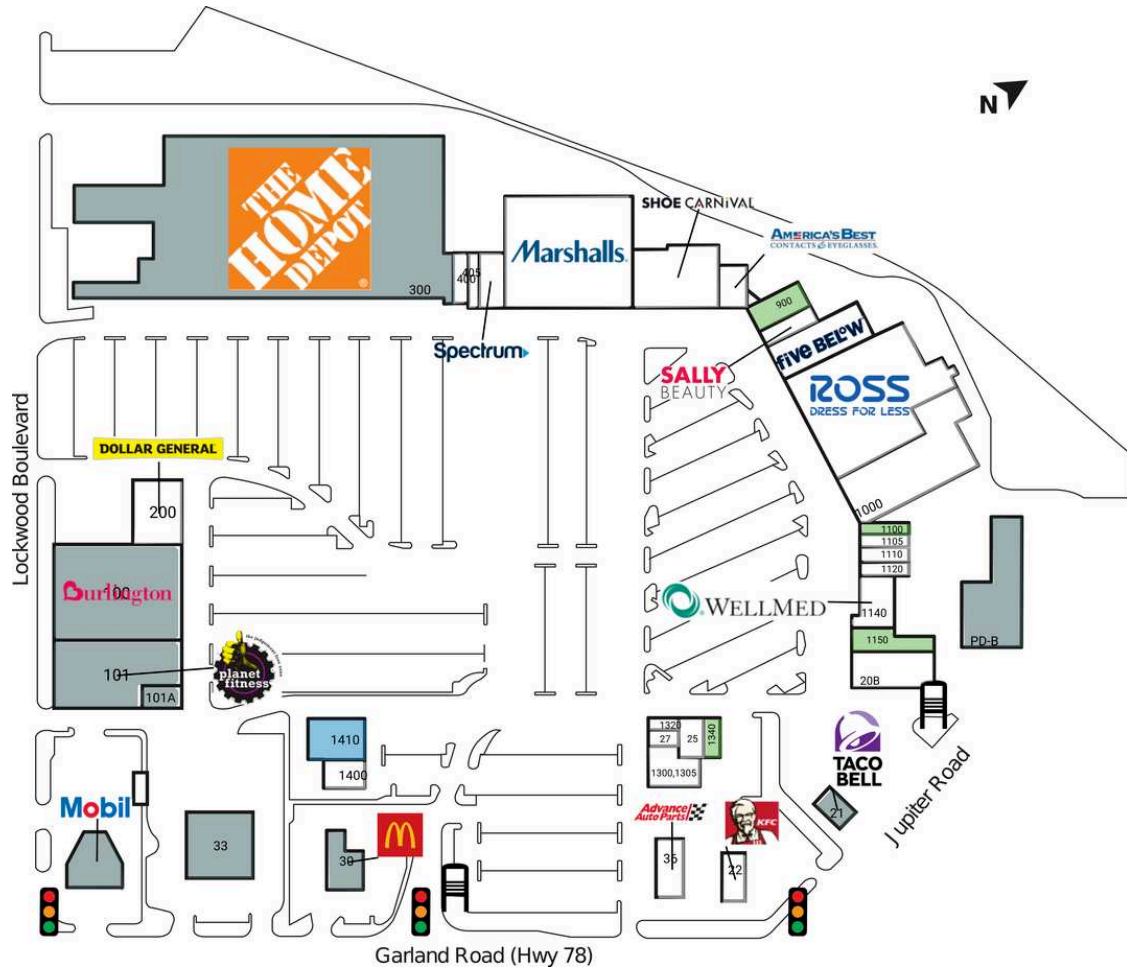

# Whiterock Marketplace

20B Liberty Dialysis - East Dallas	7,000 SF	930 Five Below	9,000 SF
22 KFC/Pizza Hut	9,000 SF	950 Ross Dress for Less	30,166 SF
25 Salvadorian Cuisine	2,093 SF	1000 DD's Discount	22,300 SF
27 Whiterock Star Barbershop	1,125 SF	<b>1100 AVAILABLE</b>	1,300 SF
36 Advance Auto Parts	8,250 SF	1105 Pretty Eyebrows Threading	1,500 SF
200 Dollar General	8,000 SF	1110 Cabinet Warehouse	2,000 SF
400 The Home Depot Tool Rental	2,000 SF	1120 Precision Employment	1,600 SF
405 Canito's Ice Cream & Smoothie Shop	1,200 SF	1140 WellMed	6,096 SF
410 Spectrum	4,900 SF	<b>1150 AVAILABLE</b>	3,938 SF
500 Marshalls	36,000 SF	1300,1305 Tide Cleaners	4,768 SF
600 Shoe Carnival	12,524 SF	1320 Nail Club	1,114 SF
800 America's Best Contacts & Eyeglasses	3,866 SF	<b>1340 AVAILABLE</b>	1,500 SF
<b>900 AVAILABLE</b>	2,800 SF	1400 Taqueria Taxco	2,797 SF
910 Sally Beauty Supply	1,602 SF	1410 Dental Clinic	5,720 SF