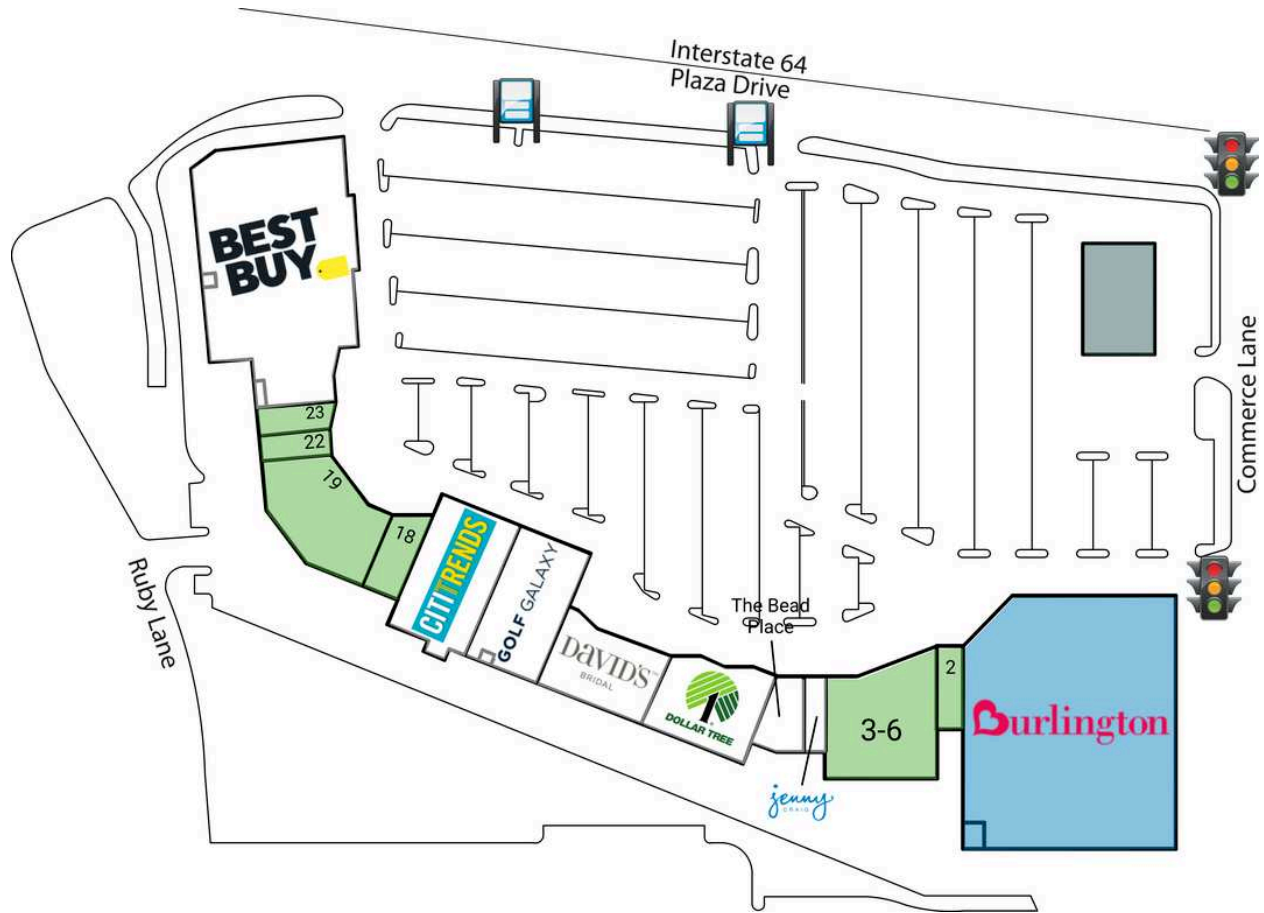

# Marketplace Shopping Ctr

1 Burlington	67,308 SF	17A Golf Galaxy	13,000 SF
<b>2 AVAILABLE</b>	2,850 SF	17B Citi Trends	15,080 SF
<b>3-6 AVAILABLE</b>	16,000 SF	<b>18 AVAILABLE</b>	2,700 SF
7 Jenny Craig	2,096 SF	<b>19 AVAILABLE</b>	13,913 SF
8 The Bead Place	3,845 SF	<b>22 AVAILABLE</b>	2,580 SF
9-12 Dollar Tree	11,405 SF	<b>23 AVAILABLE</b>	2,735 SF
13-16 David's Bridal	9,775 SF	24-26 Best Buy	47,210 SF