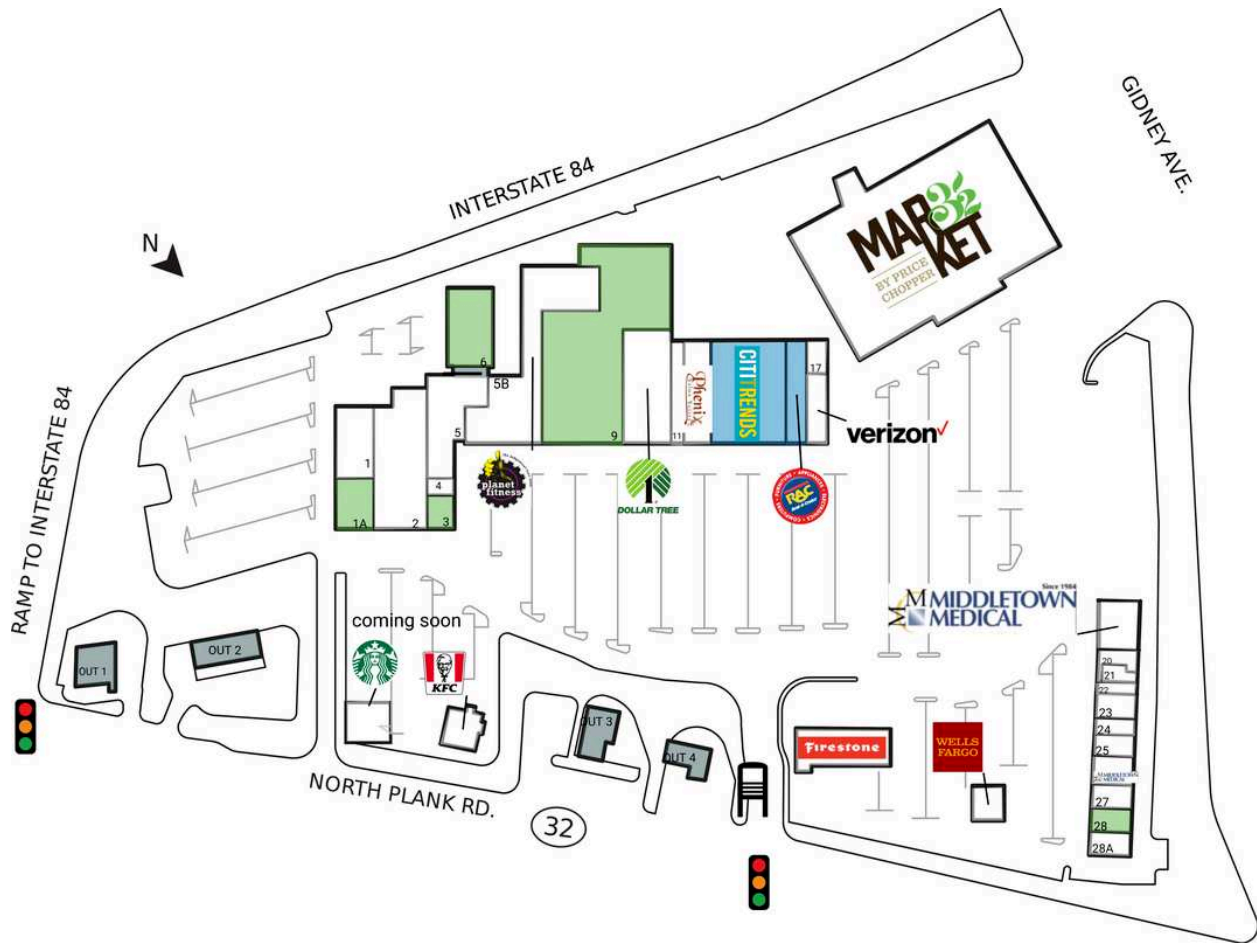

# Mid Valley Mall

1 Capri School of Beauty	6,484 SF	15-16 Verizon Wireless	2,656 SF
<b>1A AVAILABLE</b>	3,057 SF	17 Great Wall Chinese Restaurant	1,750 SF
2 Mid Valley Wine & Liquor	15,116 SF	18 Market 32	73,863 SF
<b>3 AVAILABLE</b>	2,000 SF	19 Middletown Medical	4,500 SF
4 Blend Smoothie & Salad Bar	840 SF	20 New York Eyewear	1,360 SF
5 DSI Newburgh Dialysis	8,742 SF	21 Kimmy Glamour Nail Spa	1,700 SF
<b>6 AVAILABLE</b>	7,581 SF	22 Raji's Threading & Waxing Studio	1,000 SF
7 Planet Fitness	22,000 SF	23 Mid-Valley Laundromat	2,040 SF
<b>9 AVAILABLE</b>	35,595 SF	24 Exclusive Dry Cleaners	1,500 SF
10 Dollar Tree	10,000 SF	25 Fantastic Cuts	1,650 SF
11 Planet Pizza	2,470 SF	26 Middletown Medical	2,440 SF
12 Phenix Salon Suites	6,000 SF	27 Downtown Bagels	1,828 SF
13 Citi Trends	16,500 SF	<b>28 AVAILABLE</b>	2,000 SF
14 Rent-A-Center	3,600 SF	28A Sushi Village	2,000 SF

# Mid Valley Mall

---

29 Wells Fargo	2,300 SF	30A Starbucks	2,600 SF
30 Firestone	6,800 SF	31 KFC	2,250 SF