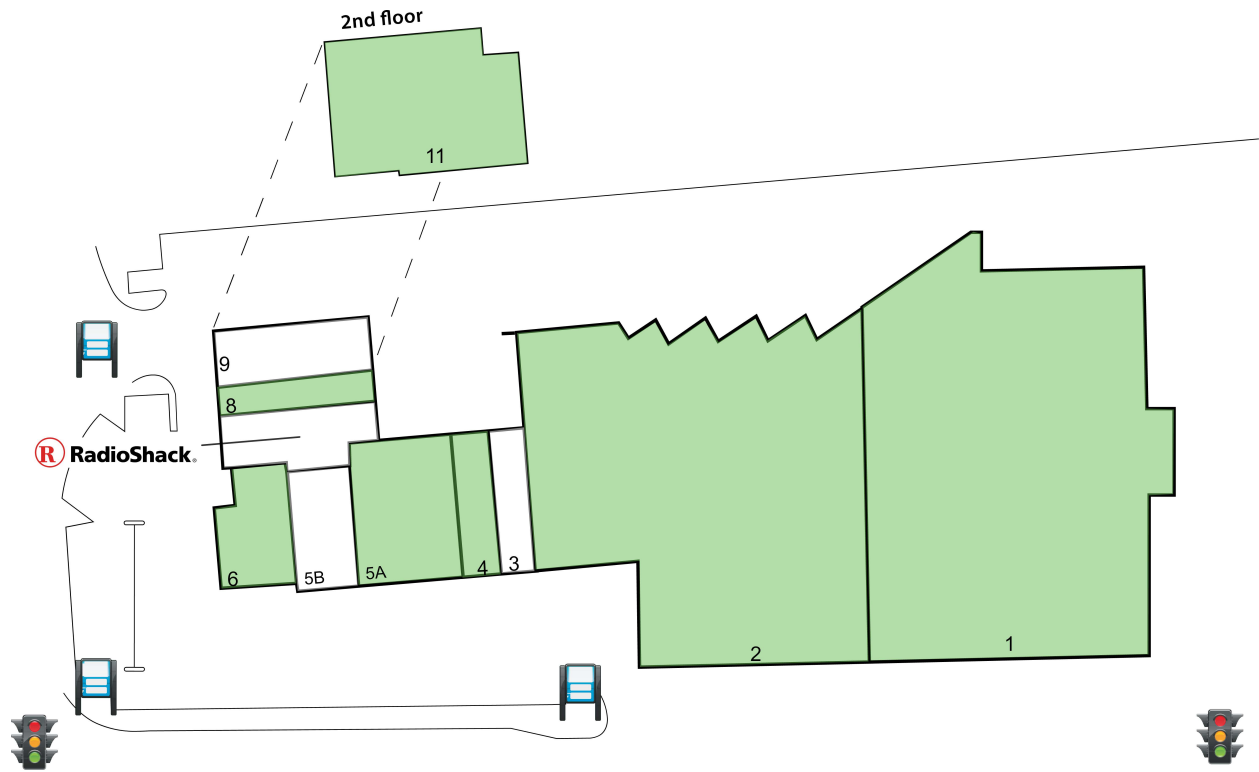

Red Raider Plaza

1 AVAILABLE	36,106 SF	6 AVAILABLE	2,260 SF
2 AVAILABLE	32,505 SF	7 RadioShack	2,180 SF
3 Sam's Smoke Junction	1,500 SF	8 AVAILABLE	1,250 SF
4 AVAILABLE	1,463 SF	9 Crown Fried Chicken	2,100 SF
5A AVAILABLE	3,800 SF	11 AVAILABLE	3,696 SF
5B Suds Laundromat	2,200 SF		