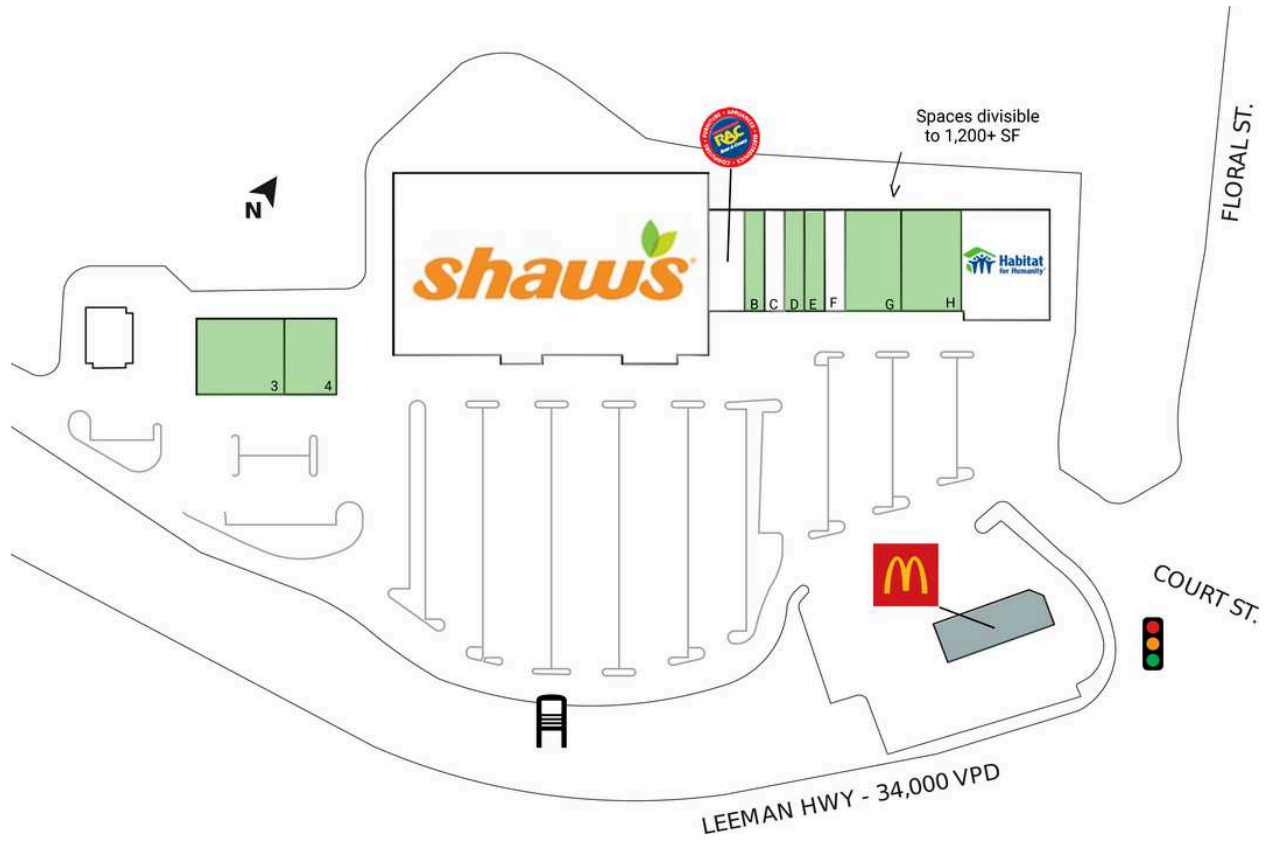

# Bath Shopping Center

A Rent-A-Center	3,500 SF	<b>G AVAILABLE</b>	5,875 SF
<b>B AVAILABLE</b>	2,000 SF	<b>H AVAILABLE</b>	6,000 SF
C Empire Nails & Spa	2,000 SF	1 Shaw's Supermarket	57,447 SF
<b>D AVAILABLE</b>	2,000 SF	2 Habitat for Humanity	9,350 SF
<b>E AVAILABLE</b>	2,000 SF	<b>3 AVAILABLE</b>	5,993 SF
F Revolution Hair Studio	1,134 SF	<b>4 AVAILABLE</b>	3,825 SF