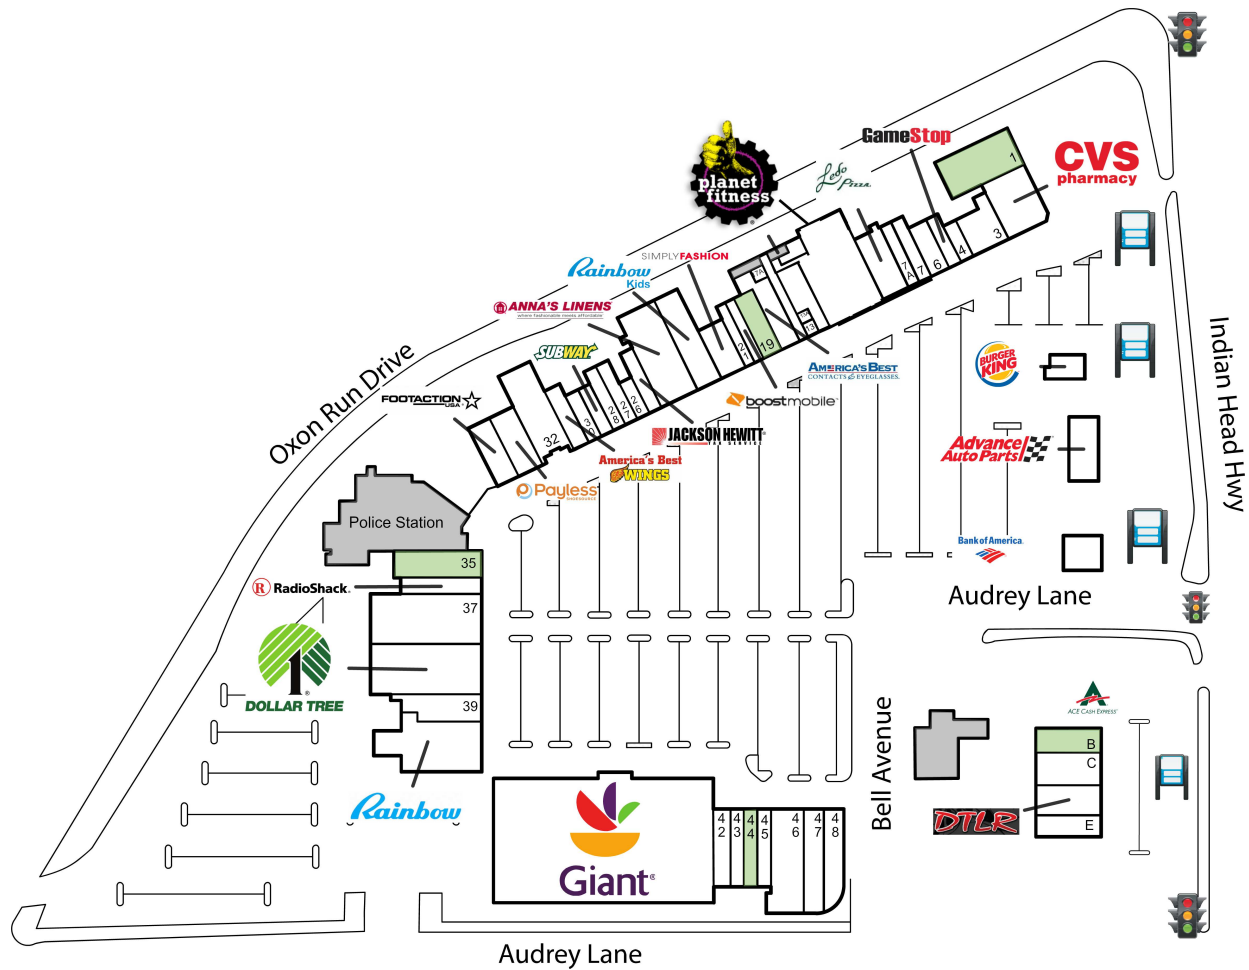

Eastover Shopping Center

A Ace Cash Express	1,065 SF	9-11 Planet Fitness	18,932 SF
B AVAILABLE	3,230 SF	12 ABLAZE Apparel	2,350 SF
C Top Dollar Pawn Broker	4,500 SF	13 Rose's Boutique	724 SF
D Downtown Locker Room	4,320 SF	13A Security Office	200 SF
E Yum's Carryout	3,040 SF	15 Slade Physical Therapy	2,700 SF
1 AVAILABLE	6,600 SF	17A Rose Koffi Braiding	300 SF
2 CVS Pharmacy	6,300 SF	18 America's Best Contacts & Eyeglasses	2,800 SF
3 Eastover Liquors	3,600 SF	19 AVAILABLE	3,000 SF
4 Eastover Deli	1,200 SF	20 Boost Mobile	1,500 SF
5 GameStop	1,600 SF	21 Super Nails	1,500 SF
6 Hi Tech Wireless	2,400 SF	22 Simply Fashion	3,200 SF
7 Discount Tobacco	2,000 SF	23 Rainbow Kids	6,000 SF
7A LOTS Variety Store	3,000 SF	24 Anna's Linens	9,000 SF
8 Ledo Pizza	3,000 SF	25 Jackson Hewitt Tax Service	2,000 SF

Eastover Shopping Center

26 Mr. T's Barber Shop	1,200 SF	40 Rainbow Apparel	8,040 SF
27 Envy	2,000 SF	41 Giant Food	60,000 SF
28 Shoetique	2,000 SF	42 Modern Wig & Beauty Supply	2,860 SF
29 Subway	1,500 SF	43 Eastover Dry Cleaner	2,200 SF
30 Panda Cafe	1,600 SF	44 AVAILABLE	2,200 SF
31 America's Best Wings	2,500 SF	45 Abe's Hardware	2,200 SF
32 Shoe City	8,250 SF	46 Small Smiles	9,000 SF
33 Payless ShoeSource	4,000 SF	47 Laundromat	4,500 SF
34 Footaction	3,500 SF	48 Beds To Go	4,500 SF
35 AVAILABLE	5,200 SF	50 Burger King	2,500 SF
36 RadioShack	2,500 SF	51 Advance Auto Parts	6,831 SF
37 Beauty Island	12,915 SF	52 Popeyes	3,021 SF
38 Dollar Tree	12,000 SF	53 Bank of America ATM	
39 Ashley Stewart	5,306 SF		