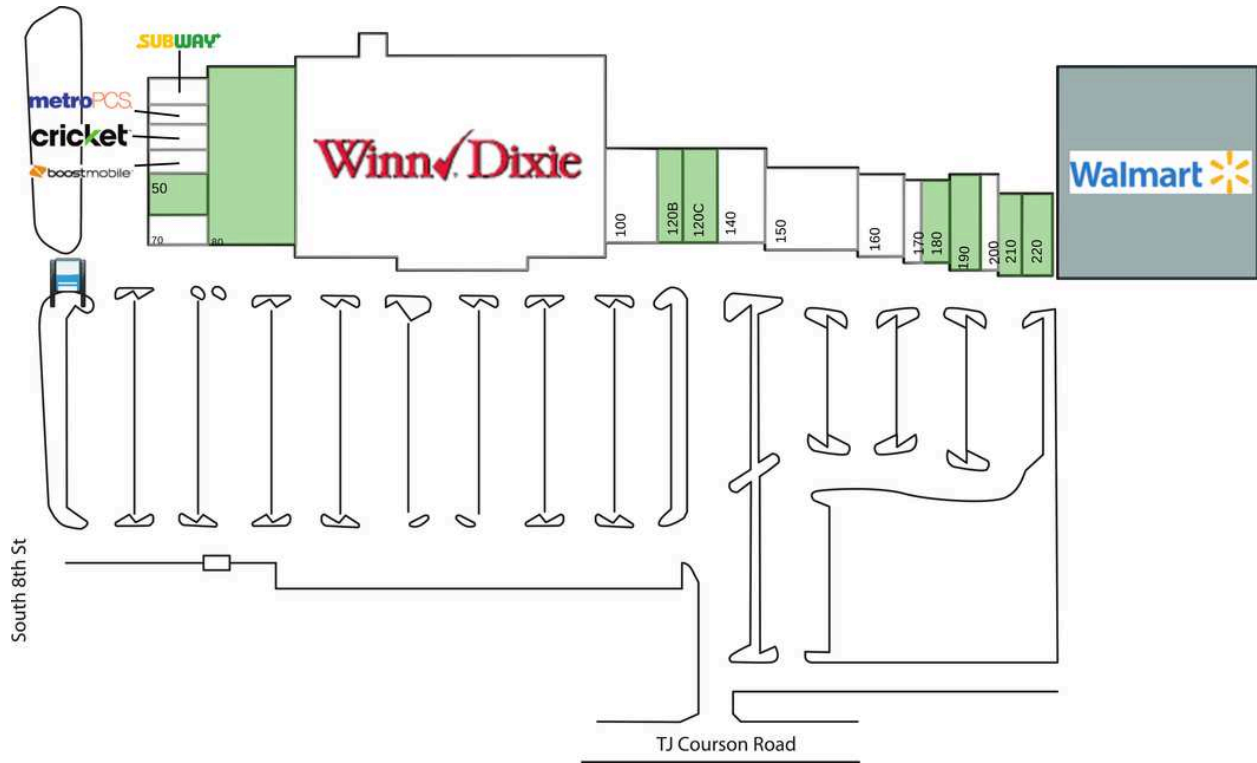

# Amelia Plaza

10 Subway	1,200 SF	<b>120C AVAILABLE</b>	2,400 SF
20 Metro PCS	800 SF	140 Kabuki Steakhouse & Sushi Bar	3,200 SF
30 Cricket Wireless	1,000 SF	150 Fernandina Dojo	4,328 SF
40 Boost Mobile	1,000 SF	160 New York Nails	4,072 SF
<b>50 AVAILABLE</b>	1,800 SF	170 Swayze Hair Design	1,061 SF
70 Split Open and Melt	1,200 SF	<b>180 AVAILABLE</b>	1,767 SF
<b>80 AVAILABLE</b>	10,080 SF	<b>190 AVAILABLE</b>	2,480 SF
90 Winn Dixie	45,965 SF	200 Consolidated Lab Services	746 SF
100 New China Buffet	3,600 SF	<b>210 AVAILABLE</b>	1,413 SF
<b>120B AVAILABLE</b>	1,616 SF	<b>220 AVAILABLE</b>	1,899 SF