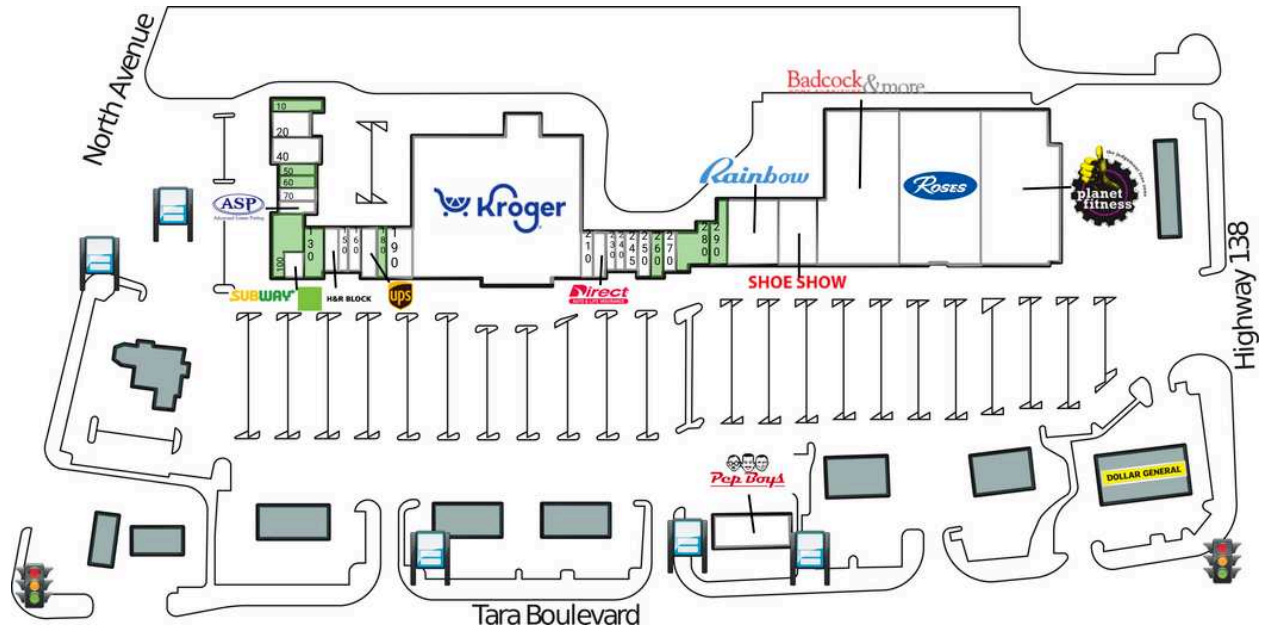

# Crossroads South

<b>10 AVAILABLE</b>	1,600 SF	<b>180 AVAILABLE</b>	1,200 SF
20 Clayton County Police Dept.	2,400 SF	190 Get School Uniforms for Less!	3,200 SF
40 Dominican Restaurant and International Food	3,000 SF	200 Kroger	59,134 SF
<b>50 AVAILABLE</b>	1,200 SF	210 China A	1,365 SF
<b>60 AVAILABLE</b>	1,200 SF	220 Direct Auto & Life Insurance	1,400 SF
70 Perfection of Beauty	1,200 SF	230 Top Nails	900 SF
80 Advanced Screen Printing	1,200 SF	240 Alterations Shop	900 SF
<b>100 AVAILABLE</b>	3,200 SF	245 American Deli	1,200 SF
120 Subway	1,000 SF	250 Amazing Hair & Barber Shop	1,435 SF
<b>130 AVAILABLE</b>	3,200 SF	<b>260 AVAILABLE</b>	1,400 SF
140 H&R Block	1,635 SF	270 Classic Salon	1,200 SF
150 Gracious Virgin Hair	1,050 SF	<b>280 AVAILABLE</b>	3,280 SF
160 Ada's Real Dominican Hair Salon	1,400 SF	<b>290 AVAILABLE</b>	2,800 SF
170 The UPS Store	2,000 SF	300 Rainbow Apparel	8,000 SF

# Crossroads South

---

310-320 Shoe Show	6,000 SF	330C Badcock Home Furniture & More	28,600 SF
330A Planet Fitness	20,000 SF	340 Pep Boys Auto	6,000 SF
330B Roses Express	34,105 SF		