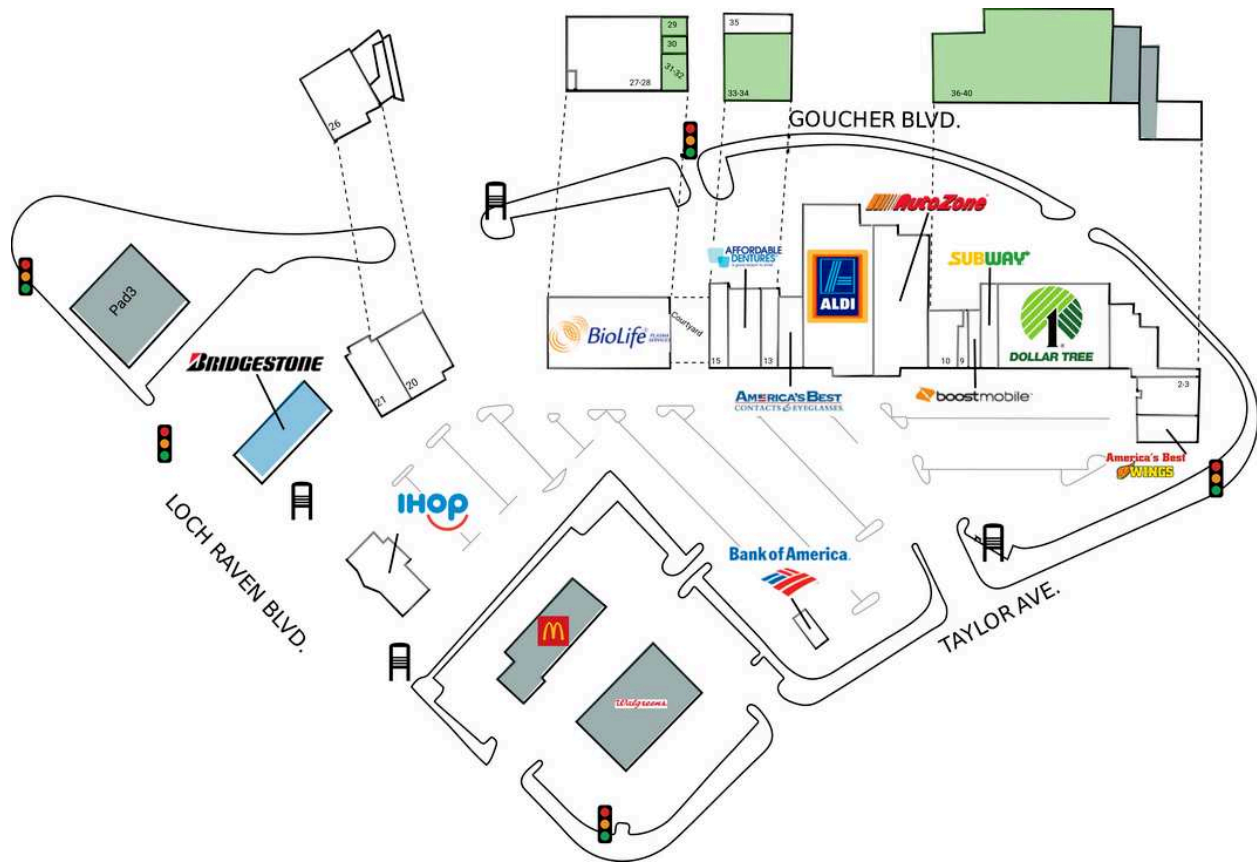

Loch Raven Plaza

| | | | |
|---|-----------|----------------------------|-----------|
| 1 America's Best Wings | 2,200 SF | 20 Lombardi's Pizza | 4,400 SF |
| 2-3 Beauty 7 | 7,400 SF | 21 Fresh Laundromat | 3,400 SF |
| 4-6 Dollar Tree | 13,500 SF | 22 Bridgestone/Firestone | 15,000 SF |
| 7 Subway | 1,050 SF | 23 IHOP | 7,000 SF |
| 8 Boost Mobile | 1,050 SF | 24 Bank of America | 365 SF |
| 9 Check Cashing | 640 SF | 26 Erosun Adult Day Care | 4,400 SF |
| 10 Liquor Store | 2,650 SF | 27-28 Salons by JC | 7,000 SF |
| 11A AutoZone | 7,566 SF | 29 AVAILABLE | 800 SF |
| 11B ALDI Food Market | 18,861 SF | 30 AVAILABLE | 822 SF |
| 12 America's Best Contacts & Eyeglasses | 2,550 SF | 31-32 AVAILABLE | 1,600 SF |
| 13 Bubbakoo's Burritos | 2,150 SF | 33-34 AVAILABLE | 3,502 SF |
| 14 Affordable Dentures | 4,000 SF | 35 Central Asia Restaurant | 1,530 SF |
| 15 Nail Pro | 2,000 SF | 36-40 AVAILABLE | 15,221 SF |
| 16-19 BioLife Plasma Services | 13,000 SF | | |