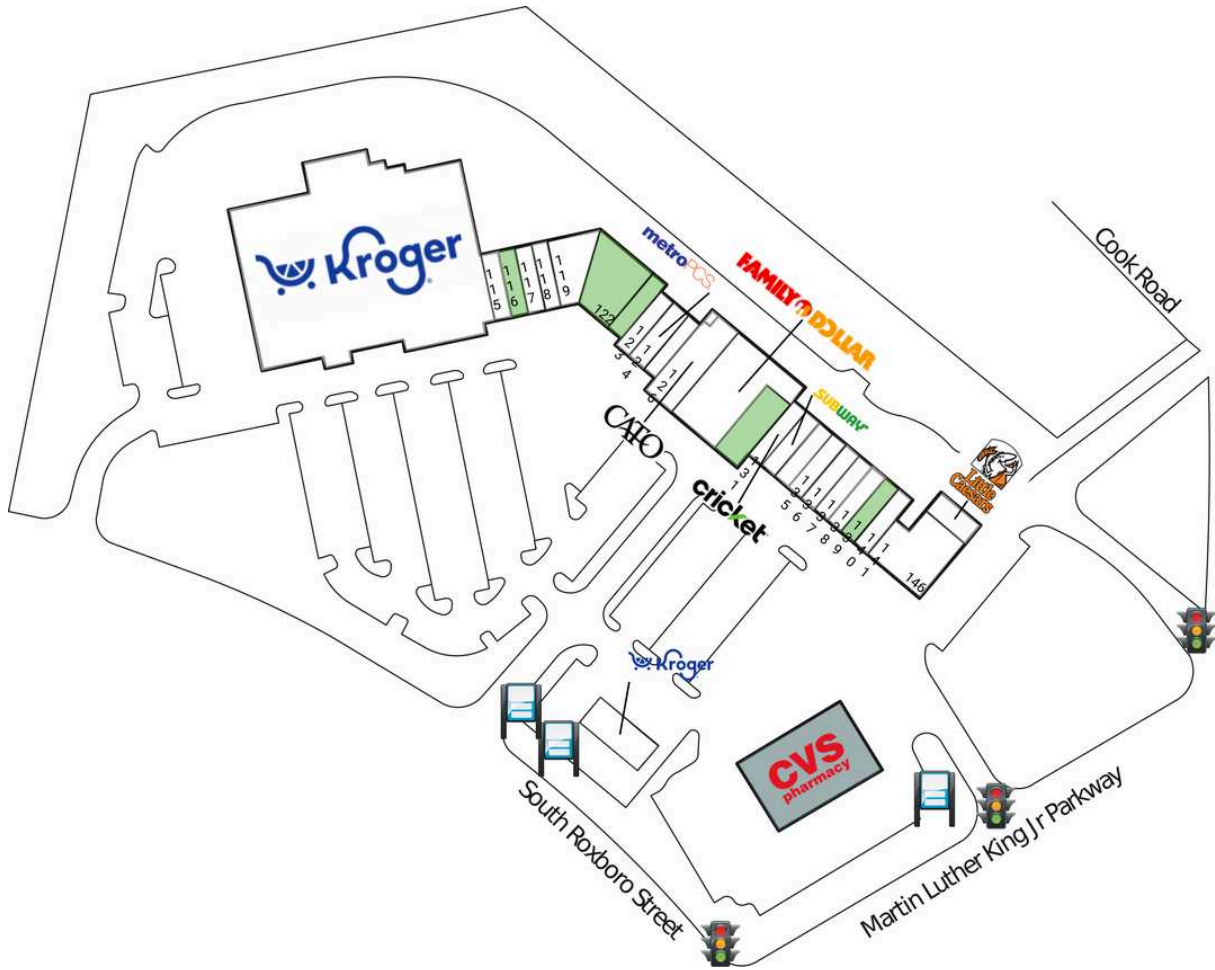

# Shoppes of Hope Valley

FUEL Kroger Fuel Station	1,500 SF	128 Family Dollar	8,000 SF
MAJ 1 Kroger	54,436 SF	<b>131 AVAILABLE</b>	3,627 SF
115 Chiropractor	1,600 SF	133 Cricket Wireless	1,640 SF
<b>116 AVAILABLE</b>	1,600 SF	134 Subway	1,600 SF
117 Tobacco Shop	1,600 SF	135 Amante Gourmet Pizza	1,600 SF
118 Superior Insurance	1,600 SF	136 RNC Entertainment	1,600 SF
119 Dept. of Motor Vehicles	2,835 SF	137 Thiosanne African Hair Braiding	1,600 SF
<b>122 AVAILABLE</b>	5,046 SF	138 Platinum Cuts II	1,600 SF
<b>123 AVAILABLE</b>	1,600 SF	139 Xpert Nutrition	1,600 SF
124 China Wok	1,600 SF	<b>140 AVAILABLE</b>	1,600 SF
125 Metro PCS	1,840 SF	141 Fashion Tailors	1,575 SF
126 Diva Nail	1,400 SF	146 Beauty Smart	6,000 SF
127 Cato Fashions	4,680 SF	150 Little Caesars	1,625 SF