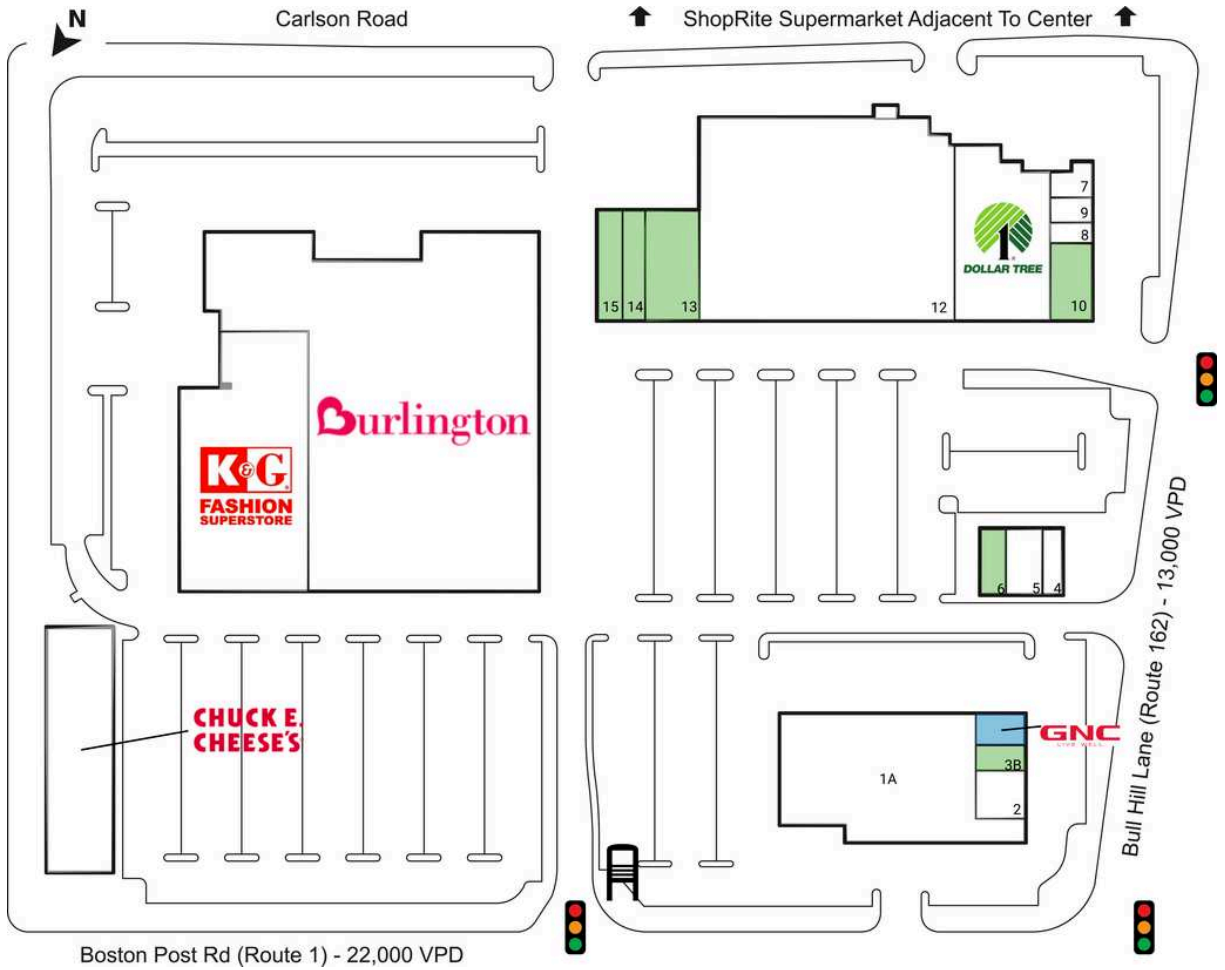

# Orange Promenade

1A Bokhary Traders	24,230 SF	<b>10 AVAILABLE</b>	3,140 SF
2 WE'RE BACK Pizza	2,222 SF	11 Dollar Tree	14,377 SF
3A GNC	1,440 SF	12 Play World	50,000 SF
<b>3B AVAILABLE</b>	1,224 SF	<b>13 AVAILABLE</b>	5,800 SF
4 Nail Club	1,316 SF	<b>14 AVAILABLE</b>	2,300 SF
5 Turkish Bakery	1,800 SF	<b>15 AVAILABLE</b>	2,750 SF
<b>6 AVAILABLE</b>	2,018 SF	16 Burlington	84,408 SF
7 Magic Nails	1,250 SF	17-18 Chuck E. Cheese's	15,648 SF
8 New Heights Barbershop	850 SF	19 K&G Fashion Superstore	31,768 SF
9 Puff Town	1,050 SF		