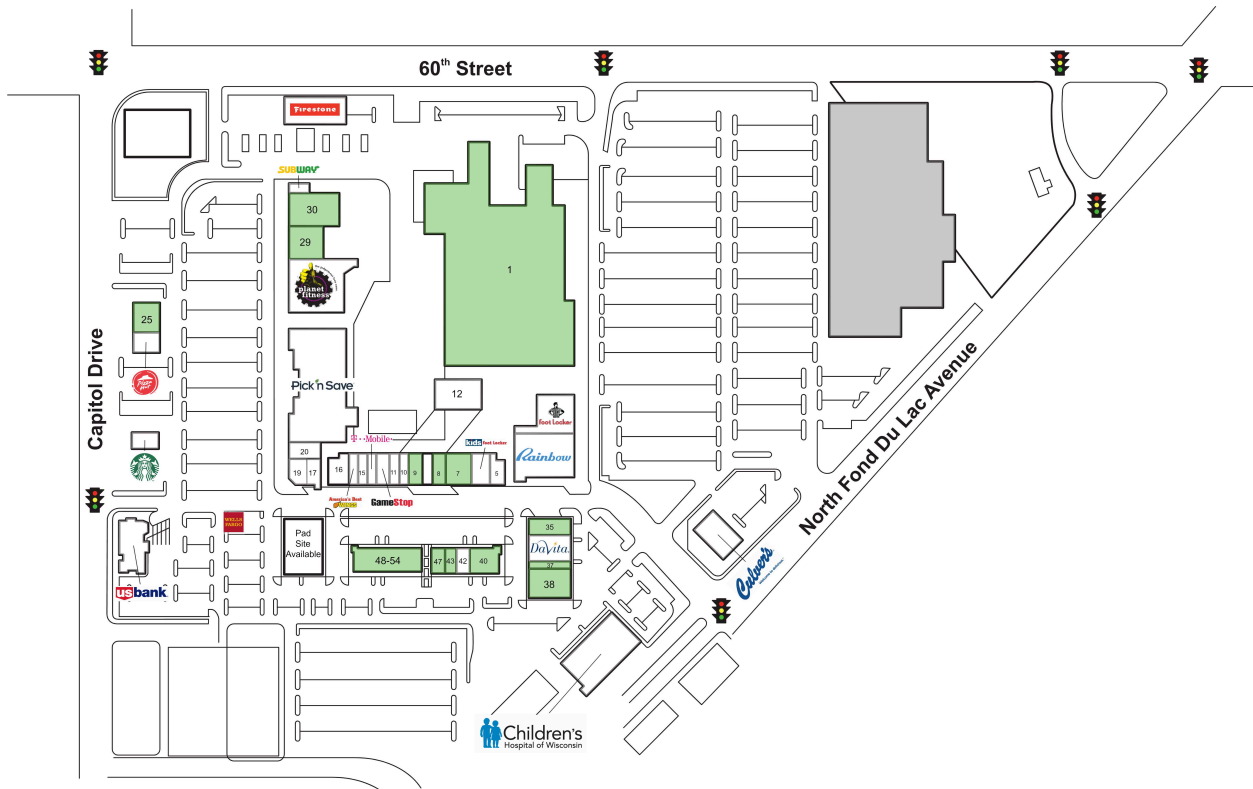

Midtown Center

ATM Wells Fargo ATM		14 T-Mobile	1,705 SF
1 AVAILABLE	161,022 SF	15 Cousins Subs	1,710 SF
2 Culver's	4,991 SF	16 Pak's Jewelers	2,893 SF
3 Foot Locker	4,725 SF	17 America's Best Contacts & Eyeglasses	3,319 SF
4 Rainbow Apparel	10,000 SF	19 Ashley Stewart	3,530 SF
5 Shoetique	2,922 SF	20 Cosmo Beauty Supply	3,148 SF
6 Kids Foot Locker	3,150 SF	21 Pick 'n Save	53,460 SF
7 AVAILABLE	4,891 SF	22 Planet Fitness	25,001 SF
8 AVAILABLE	3,565 SF	23 Starbucks	1,500 SF
9 AVAILABLE	2,183 SF	24 Pizza Hut	2,321 SF
10 Golden Ark Jewelers	1,031 SF	25 AVAILABLE	5,162 SF
11 Milwaukee Police Station	1,250 SF	26 Firestone	8,100 SF
12 Concordia University	6,600 SF	27 US Bank	
13 GameStop	2,112 SF	28 America's Best Wings	1,750 SF

Midtown Center

29 AVAILABLE	9,000 SF	38 AVAILABLE	5,865 SF
30 AVAILABLE	14,580 SF	40 AVAILABLE	4,399 SF
31 Subway	1,420 SF	42 Nails Today	1,207 SF
32 Children's Hospital of Wisconsin	20,930 SF	43 AVAILABLE	2,090 SF
35 AVAILABLE	3,500 SF	47 AVAILABLE	2,892 SF
36 Davita Dialysis Center	6,858 SF	48-54 AVAILABLE	10,678 SF
37 AVAILABLE	3,039 SF		