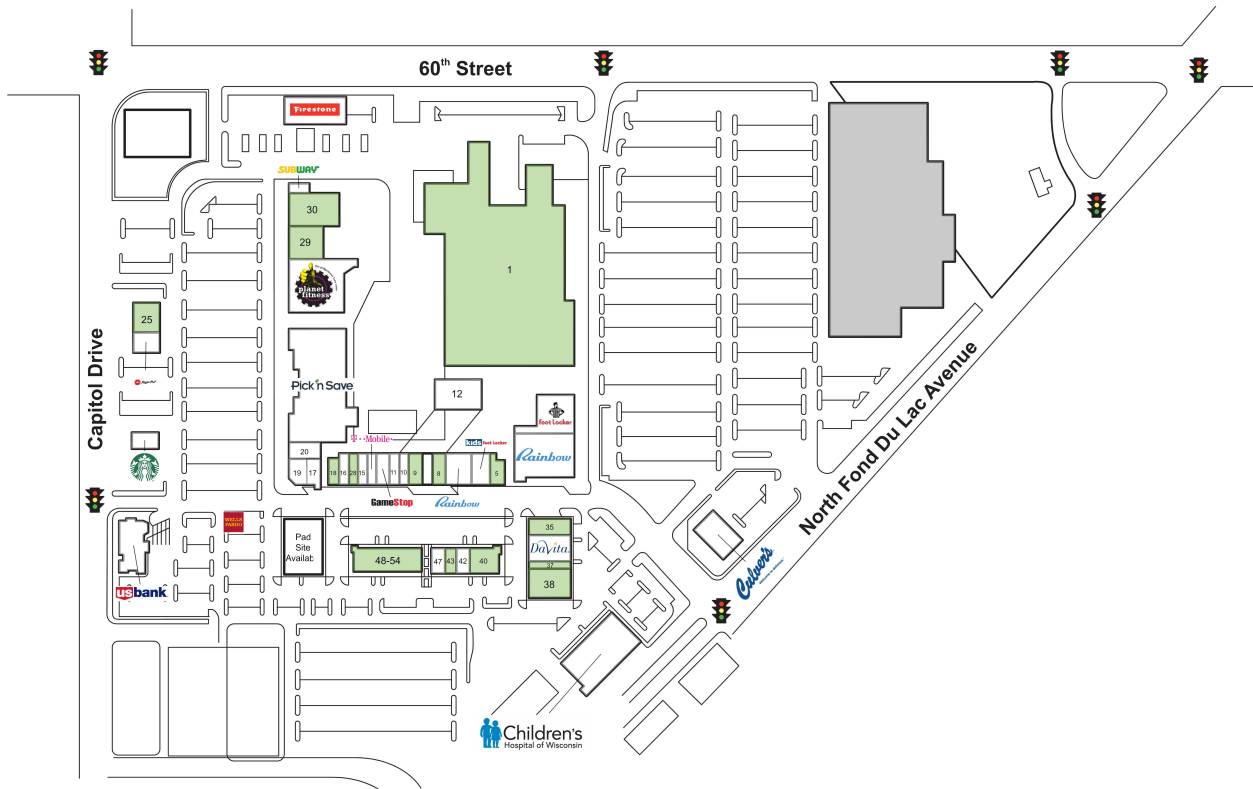

Midtown Center

ATM Wells Fargo ATM		14 T-Mobile	1,705 SF
1 AVAILABLE	161,022 SF	15 Cousins Subs	1,710 SF
2 Culver's	4,991 SF	16 Pak's Jewelers	1,716 SF
3 Foot Locker	4,725 SF	17 America's Best Contacts & Eyeglasses	3,319 SF
4 Rainbow Apparel	10,000 SF	18 AVAILABLE	1,177 SF
5 AVAILABLE	2,922 SF	19 Ashley Stewart	3,530 SF
6 Kids Foot Locker	3,150 SF	20 Cosmo Beauty Supply	3,148 SF
7 Rainbow Apparel	4,891 SF	21 Pick 'n Save	53,460 SF
8 AVAILABLE	3,565 SF	22 Planet Fitness	25,001 SF
9 AVAILABLE	2,183 SF	23 Starbucks	1,500 SF
10 Golden Ark Jewelers	1,031 SF	24 Pizza Hut	2,321 SF
11 Milwaukee Police Station	1,250 SF	25 AVAILABLE	5,162 SF
12 Concordia University	6,600 SF	26 Firestone	8,100 SF
13 GameStop	2,112 SF	27 US Bank	

Midtown Center

28 AVAILABLE	1,750 SF	37 AVAILABLE	3,039 SF
29 AVAILABLE	9,000 SF	38 AVAILABLE	5,865 SF
30 AVAILABLE	14,580 SF	40 AVAILABLE	4,399 SF
31 Subway	1,420 SF	42 Nails Today	1,207 SF
32 Children's Hospital of Wisconsin	20,930 SF	43 AVAILABLE	2,090 SF
35 AVAILABLE	3,500 SF	47 House of Fashion	2,892 SF
36 Davita Dialysis Center	6,858 SF	48-54 AVAILABLE	10,678 SF