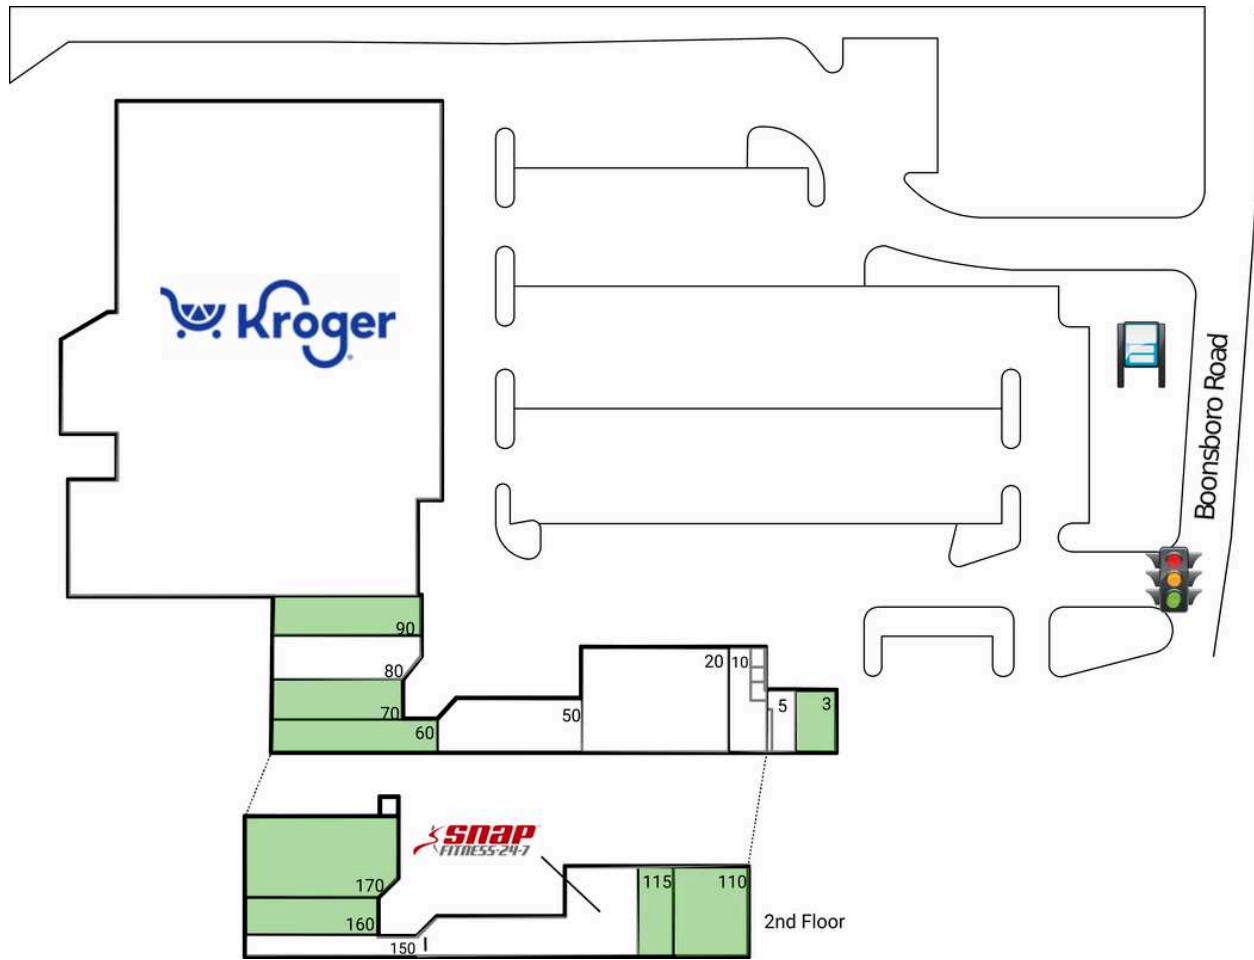

Village Courts

3 AVAILABLE	747 SF	90 AVAILABLE	1,584 SF
5 Modern Male Barbershop	375 SF	100 Kroger	48,831 SF
10 Mahalo Nail Salon	936 SF	110 AVAILABLE	2,230 SF
20 Mi Patron Mexican Restaurant	4,307 SF	115 AVAILABLE	980 SF
50 Mister Goodies Homemade Ice Cream	2,277 SF	120 Snap Fitness	4,606 SF
60 AVAILABLE	1,732 SF	150 Fit 221 Personal Training	1,501 SF
70 AVAILABLE	1,345 SF	160 AVAILABLE	1,345 SF
80 Peackland Catering Co.	1,511 SF	170 AVAILABLE	3,095 SF