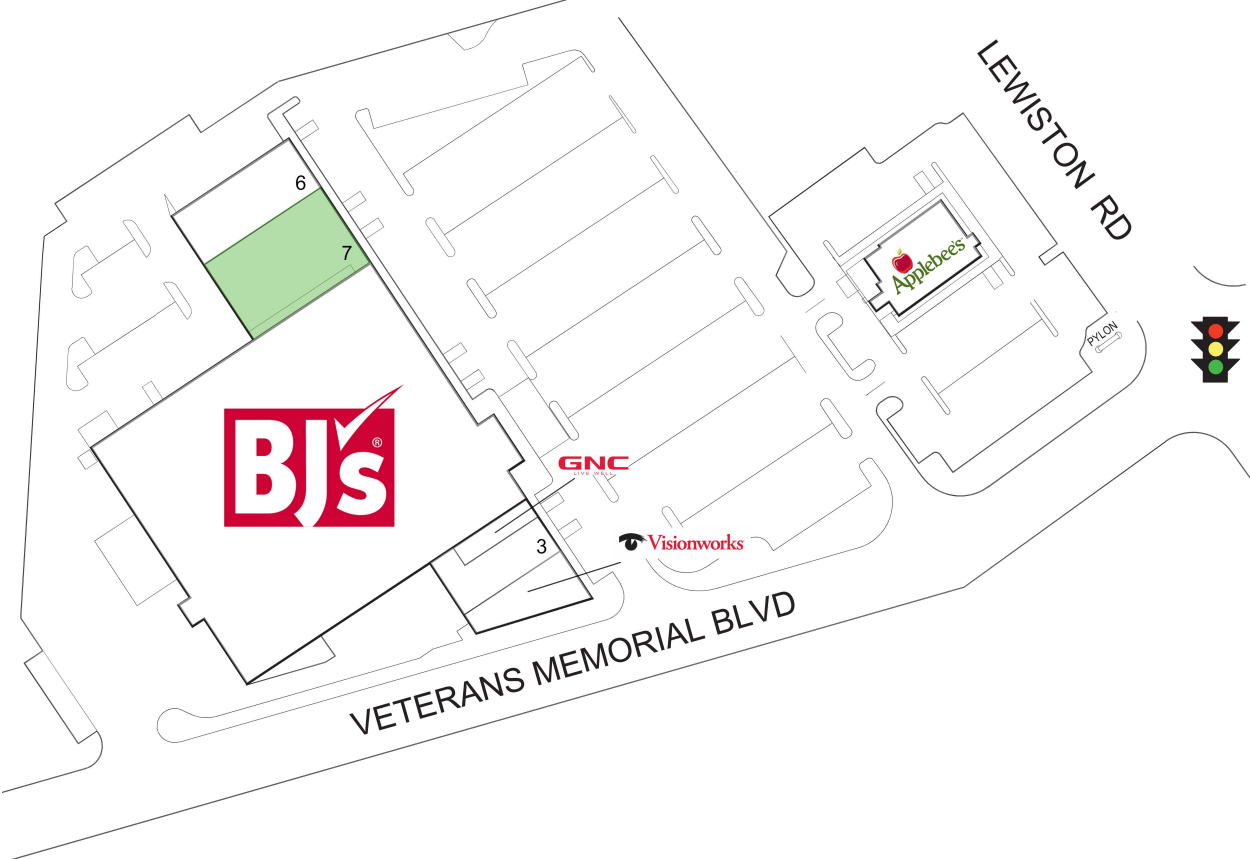

BJ's Plaza - Batavia

1 BJ's Wholesale Club	68,160 SF	5 Applebee's	4,738 SF
2 GNC	1,275 SF	6 Peking Buffet	6,000 SF
3 Rose Nails Batavia	4,000 SF	7 AVAILABLE	8,248 SF
4 Visionworks	3,425 SF		