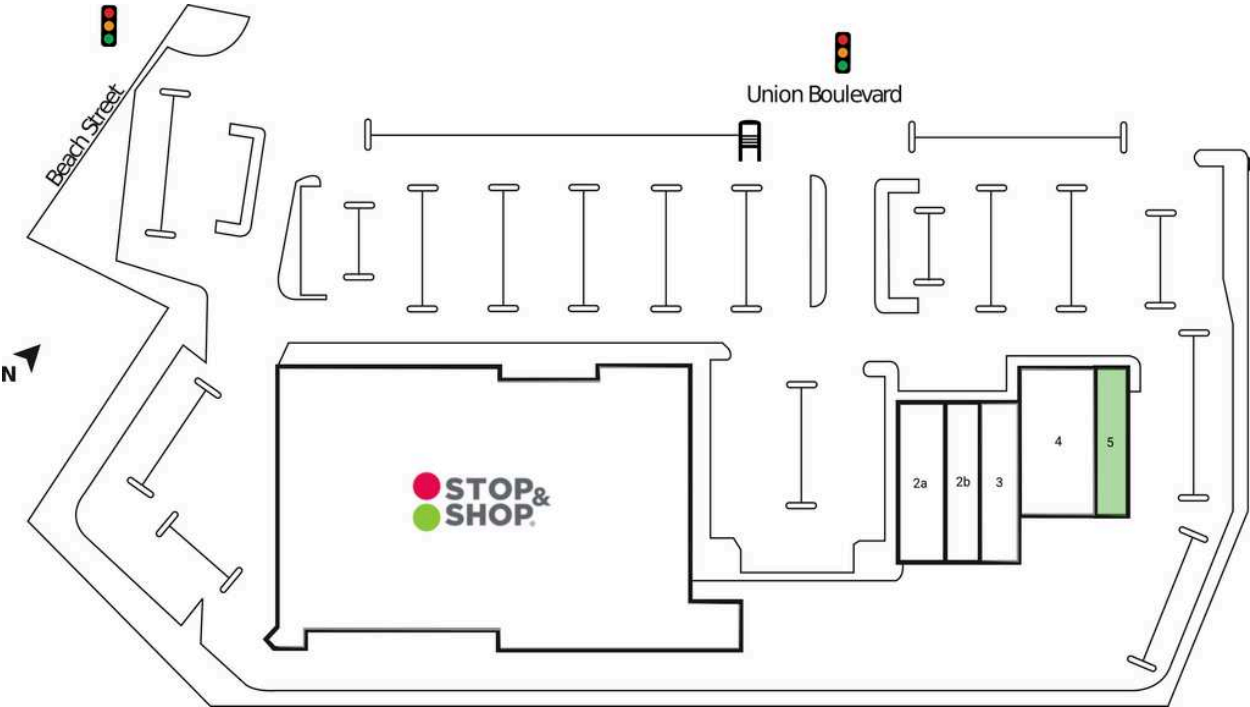

# Stop & Shop Plaza

1 Super Stop & Shop	55,000 SF	3 Economy Cleaners	2,029 SF
2a Northwell Health Urgent Care		4 Union Wine & Liquors	3,561 SF
2b L&G Nails		<b>5 AVAILABLE</b>	1,837 SF