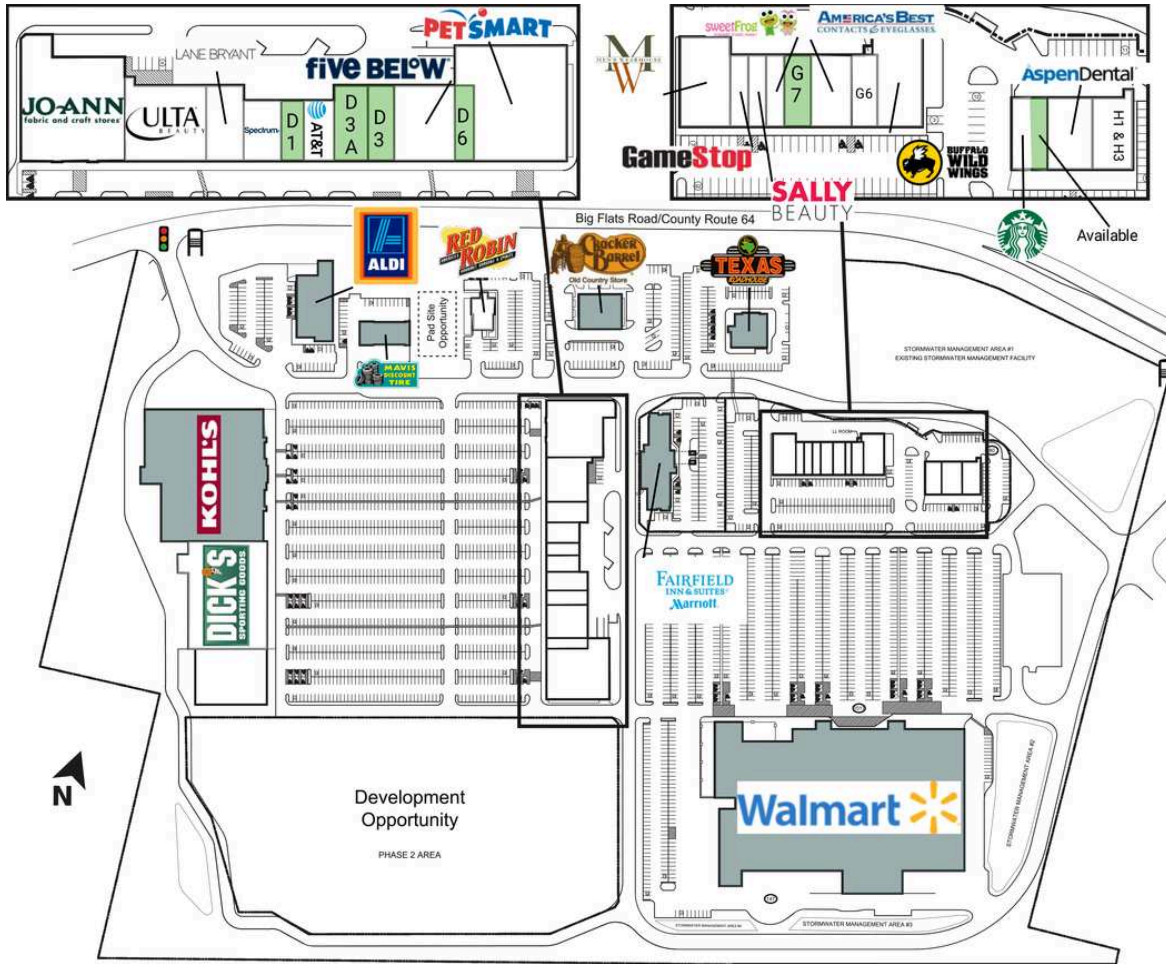

Southern Tier Crossing

D1 AVAILABLE	2,400 SF	G5A America's Best Contacts & Eyeglasses	3,603 SF
D2 AT&T Wireless	3,200 SF	G6 Visions Federal Credit Union	2,017 SF
D3 AVAILABLE	3,500 SF	G7 AVAILABLE	2,397 SF
D3A AVAILABLE	4,500 SF	H Aspen Dental	4,000 SF
D5 Five Below	8,000 SF	H1 & H3 Metro Mattress	3,689 SF
D6 AVAILABLE	2,540 SF	H2 Starbucks	2,000 SF
E7 ULTA Beauty	10,926 SF	H2B AVAILABLE	1,000 SF
E8 Lane Bryant	5,000 SF	OP3 Red Robin	4,402 SF
E9 Spectrum	4,000 SF	U-4 Kohl's	89,003 SF
G1 Men's Wearhouse	5,500 SF	U-9 Walmart	207,744 SF
G2 Buffalo Wild Wings	5,420 SF	U-OP1 ALDI Food Market	14,962 SF
G3 GameStop	1,600 SF	U-OP2 Mavis Tire & Cole Muffler Service Center	6,697 SF
G4 Sally Beauty Supply	1,600 SF	U-OP5 Cracker Barrel	8,770 SF
G5 Sweet Frog Frozen Yogurt	1,600 SF	U-OP6 Texas Roadhouse	6,900 SF

Southern Tier Crossing

U-OP7 Fairfield Inn & Suites	14,016 SF	5 Dick's Sporting Goods	51,290 SF
3 Jo-Ann Fabric and Craft	20,331 SF	8 PetSmart	19,927 SF