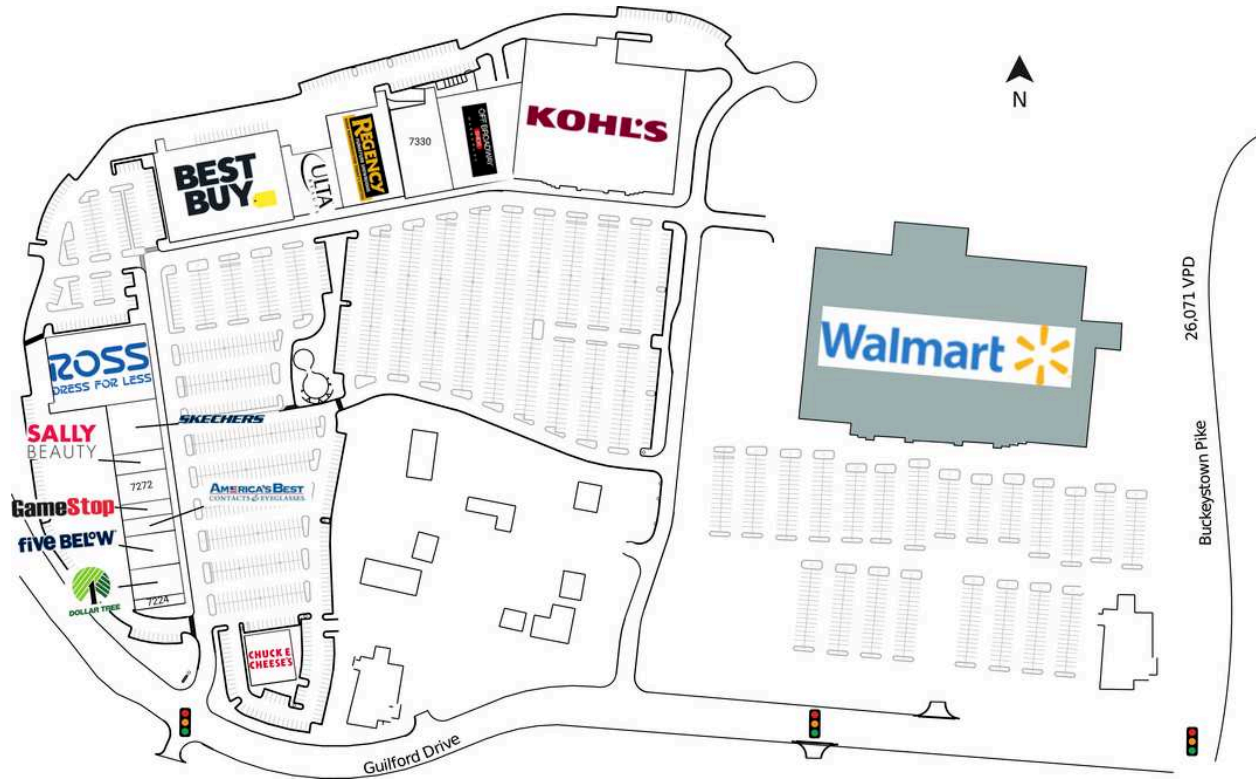

Frederick Crossing

7210 Chuck E. Cheese's	10,600 SF	7280 Skechers	8,165 SF
7224 Light & Day Interior Lighting	2,500 SF	7288 Ross Dress for Less	30,139 SF
7232 Dollar Tree	9,500 SF	7300 Best Buy	45,212 SF
7244 Five Below	9,000 SF	7310 ULTA Beauty	12,119 SF
7254 America's Best Contacts & Eyeglasses	3,000 SF	7320 Regency Furniture	23,511 SF
7264 GameStop	2,000 SF	7330 Partner Vet	20,423 SF
7272 U.S. Armed Forces Recruiting Office	4,926 SF	7340 Off Broadway Shoe Warehouse	25,000 SF
7276 Sally Beauty Supply	1,630 SF	7350 Kohl's	86,584 SF