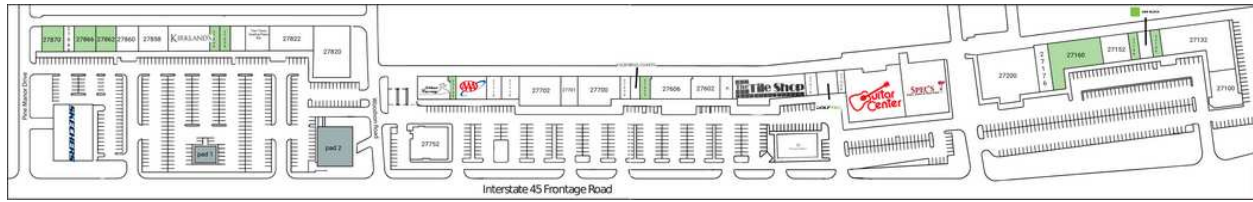

Wood Ridge Plaza

1 Diamonds Direct	5,948 SF	27518 Oreck Floor Centers	1,560 SF
27100 Chi Japanese Cuisine	5,530 SF	27582 The Tile Shop	10,971 SF
27132 Carol's Lighting	12,593 SF	27590 Wild Birds Unlimited	1,977 SF
27136 AVAILABLE	1,200 SF	27602 Cunningham Gas Products	3,835 SF
27140 H&R Block	1,814 SF	27606 Pallotta's Italian Grill	5,621 SF
27144 AVAILABLE	1,323 SF	27622 AVAILABLE	1,390 SF
27152 Paragon Infusion Center	3,750 SF	27626 California Closets	1,375 SF
27160 AVAILABLE	8,581 SF	27630 Cinnaholic	1,320 SF
27176 Villa Nova Salons	3,220 SF	27700 Federal American Grill	7,218 SF
27200 Chair King	13,941 SF	27701 Zero Latency	4,582 SF
27490 Spec's Wines, Spirits & Finer Foods	14,568 SF	27702 Donna's Home Furnishings	6,213 SF
27500 Guitar Center	16,740 SF	27710 Scrubs & Beyond	2,500 SF
27508 Elite Tailor	1,090 SF	27718 USA Cabinet Store	2,003 SF
27510 GolfTec	2,750 SF	27722 AAA	4,120 SF

Wood Ridge Plaza

27730 AVAILABLE	828 SF	27842 Kirkland's	10,388 SF
27734 Arthur Murray Dance Studios	3,978 SF	27858 Crane's Dress Boutique	3,200 SF
27752 Pappas Bar B-Q	6,749 SF	27860 Salon Service Group	1,803 SF
27820 Home Consignment Center	10,012 SF	27862 AVAILABLE	2,111 SF
27822 Emler Swim School	6,016 SF	27866 AVAILABLE	2,101 SF
27830/27832 Two Tones Dueling Piano Bar	4,902 SF	27868 Alonti	1,558 SF
27838 AVAILABLE	1,503 SF	27870 AVAILABLE	2,940 SF
27840 AVAILABLE	1,500 SF	27900 Skechers	9,130 SF