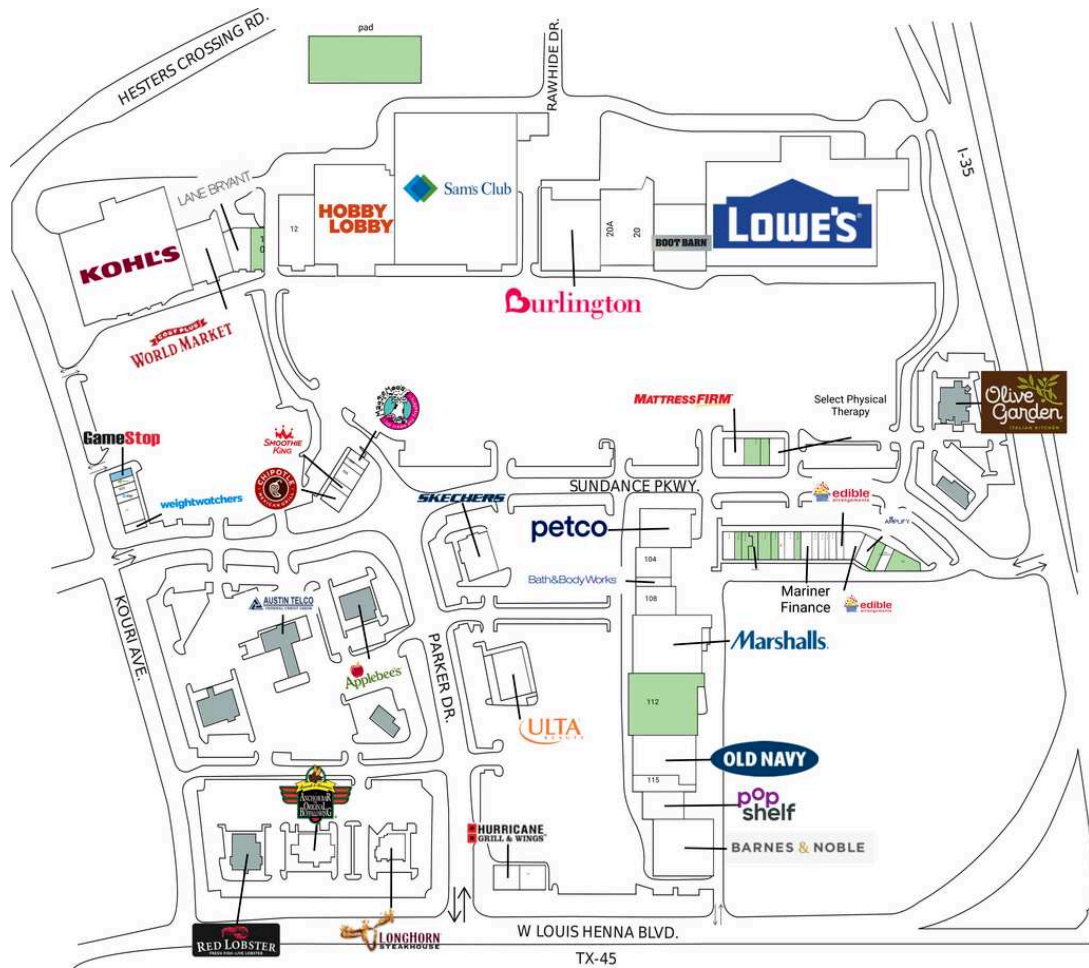

La Frontera Village

G1 LongHorn Steakhouse	6,242 SF	26 Lowe's	135,196 SF
G2 Anchor Bar	7,950 SF	102 Petco	15,000 SF
PAD AVAILABLE		104 Hallmark	7,262 SF
2 Kohl's	82,050 SF	106 Bath & Body Works	2,500 SF
4 Cost Plus World Market	18,300 SF	108 Rockler Woodworking	8,000 SF
8 Lane Bryant	5,500 SF	110 Marshalls	30,000 SF
10 AVAILABLE	3,800 SF	112 AVAILABLE	30,619 SF
12 Man Pasand Supermarket	18,000 SF	114 Old Navy	17,500 SF
14 Hobby Lobby	60,950 SF	115 Daiso California LLC	7,500 SF
16 Sam's Club	128,674 SF	116 PopShelf	8,000 SF
18 Burlington	41,438 SF	118 Barnes & Noble	24,000 SF
20 Los Vaqueros	11,254 SF	120 First Watch	4,000 SF
20A Milano Nails	9,678 SF	122 Hurricane Grill & Wings	5,000 SF
22 Boot Barn	20,811 SF	126 ULTA Beauty	10,800 SF

La Frontera Village

128 Skechers	9,503 SF	420 Honey Baked Ham	1,500 SF
301 Mattress Firm	4,000 SF	422 AVAILABLE	1,388 SF
302 AVAILABLE	3,000 SF	424 AVAILABLE	2,500 SF
303 AVAILABLE	2,000 SF	427A AVAILABLE	1,559 SF
304 Select Physical Therapy	3,000 SF	427B AVAILABLE	1,961 SF
402 AVAILABLE	3,567 SF	428 AVAILABLE	1,800 SF
404 Coffee Enlightenment	1,283 SF	430 Light Weight Loss	2,148 SF
405 AVAILABLE	1,902 SF	502 Chipotle	2,800 SF
408 Amplify Credit Union	2,680 SF	504 Smoothie King	1,013 SF
410 Edible Arrangements	3,600 SF	506 Fire Bowl Cafe	2,800 SF
412 Edible Arrangements	1,200 SF	508 Sate	1,100 SF
413 Sweet Memes Round Rock	1,639 SF	510 Maggie Moo's Ice Cream	1,200 SF
414 Rush Bowls	1,275 SF	600 Weight Watchers	2,000 SF
415 Texas Vinyl	1,243 SF	601 Kids United	2,954 SF
416 CPR Cell Phone Repair	1,160 SF	602 AT&T Wireless	1,500 SF
417 Mariner Finance	2,218 SF	603 Q&T Jewelers	1,297 SF
418 AVAILABLE	1,484 SF	604 H&R Block	945 SF
419 Puppy Dreams	1,945 SF	605 GameStop	1,260 SF