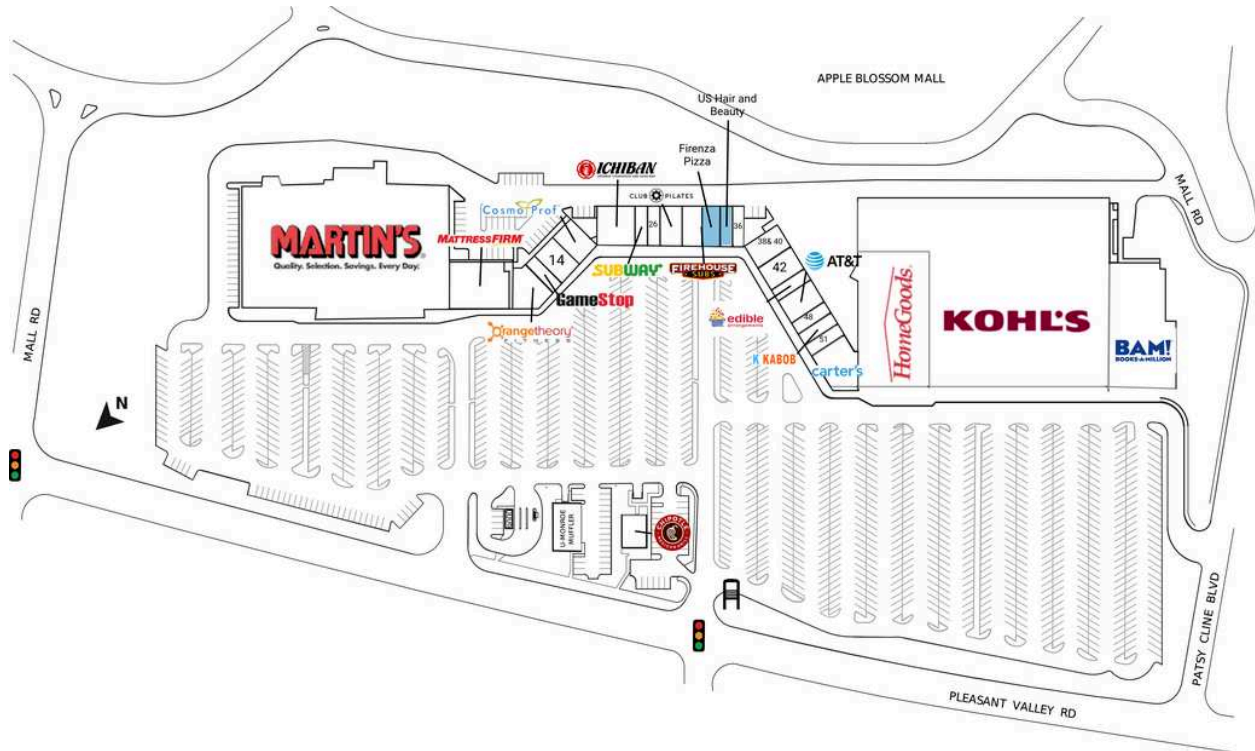

Apple Blossom Corners

1 Martin's Supermarket	67,656 SF	30A Firenza Pizza	1,800 SF
2A HomeGoods	23,350 SF	34 US Hair and Beauty	1,200 SF
2B Kohl's	84,000 SF	36 Magic Nails	1,200 SF
2C Books-A-Million	20,089 SF	38& 40 Night Watch Urgent Care	2,400 SF
8 Mattress Firm	6,393 SF	42 Valley Dental Care	2,400 SF
10 Orange Theory Fitness	2,972 SF	44 Edible Arrangements	1,200 SF
12 GameStop	1,200 SF	46 AT&T Wireless	2,400 SF
14 MyEyeDr.	2,400 SF	48 Eastern Chinese Restaurant	1,200 SF
16 Cosmo Prof	2,400 SF	50 K-Kabob	1,200 SF
22 Ichiban	3,600 SF	51 The DripBar	1,200 SF
24 Subway	1,200 SF	54 Carter's	4,017 SF
26 Sally Beauty	1,200 SF	56 Chipotle	2,126 SF
28 Club Pilates	2,100 SF	9000 AVAILABLE	
30 Firehouse Subs	1,800 SF		