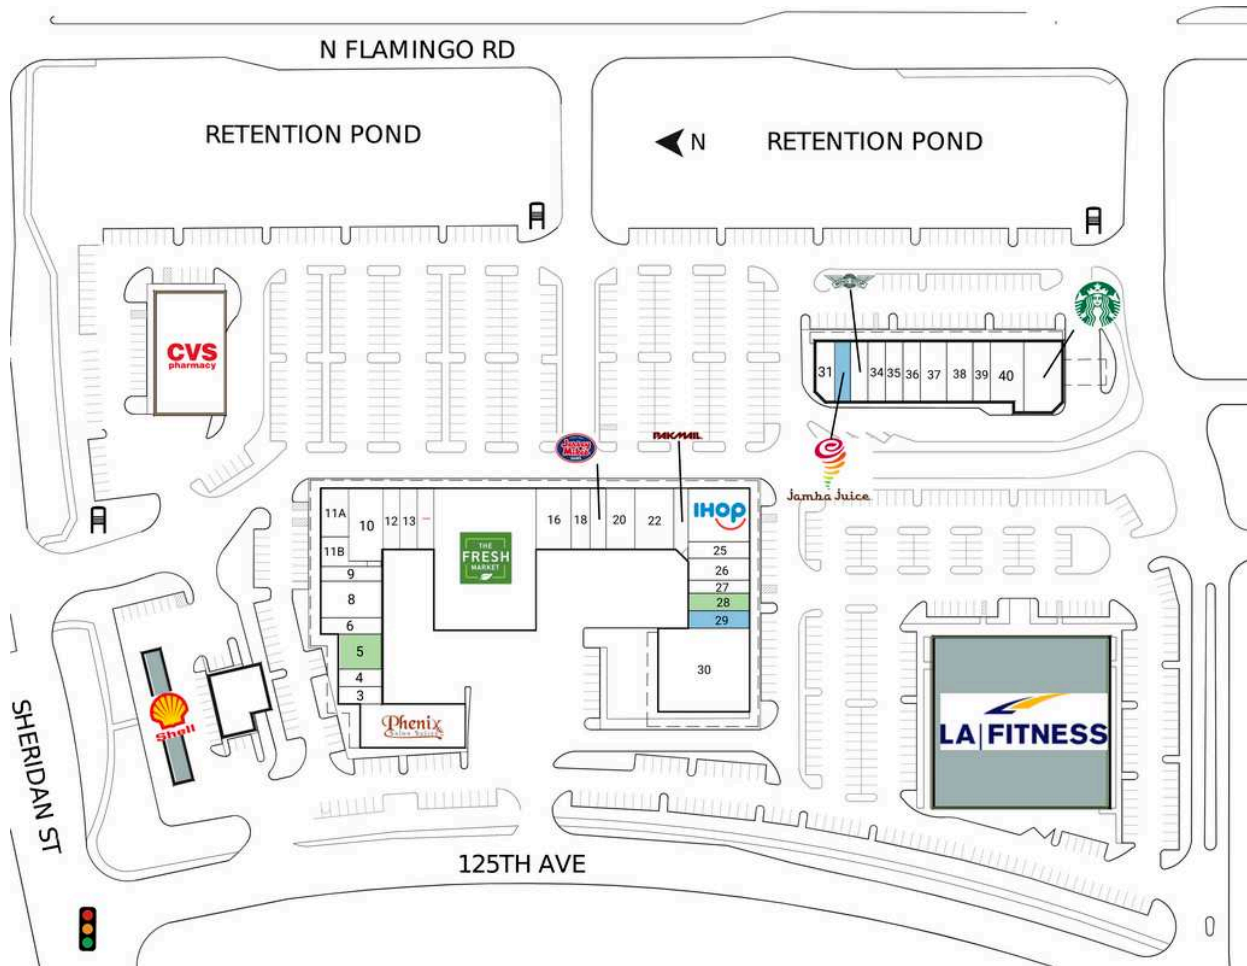

Flamingo Falls

1 CVS Pharmacy	10,908 SF	15 The Fresh Market	18,400 SF
2 Phenix Salon Suites	6,000 SF	16 Elite Nails	2,800 SF
3 The Elite Barbershop	1,000 SF	18 Todd Goldberg, DC/PA	1,540 SF
4 Rice Up Asian Kitchen III	1,000 SF	19 Jersey Mike's Subs	1,260 SF
5 AVAILABLE	2,000 SF	20 Maggie The Salon	2,310 SF
6 Illuminations Hair & Nail	1,308 SF	22 John The Baker	3,121 SF
8 Planet T Uniforms	2,918 SF	23 Pak Mail	1,330 SF
9 Dr. Yuchi Phen, DMD	1,190 SF	24 IHOP	4,292 SF
10 Buenos Aires Bakery Cafe	2,819 SF	25 Jossy Beauty Studio	1,330 SF
11A Brian Bons DMD	2,160 SF	26 Team One TKD	1,750 SF
11B Sebanda Insurance	790 SF	27 The House Cuts	1,050 SF
12 Liquivida	1,400 SF	28 AVAILABLE	1,400 SF
13 Lux Dry Cleaner	1,400 SF	29 Planet T Uniforms Lic.	1,400 SF
14 State Farm Insurance	1,400 SF	30 Learning City Academy	10,000 SF

Flamingo Falls

31 Baitong Thai & Sushi Bar	1,480 SF	37 Chicken Kitchen	2,100 SF
32 Jamba Juice	1,272 SF	38 Sabor Venezolano	2,100 SF
33 Wingstop	1,400 SF	39 Papa John's	1,400 SF
34 Sano Food	1,400 SF	40 AssociatesMD Medical Group	2,800 SF
35 Falls Jewelers	1,400 SF	41 Starbucks	3,357 SF
36 Chi Foot Spa	1,400 SF		