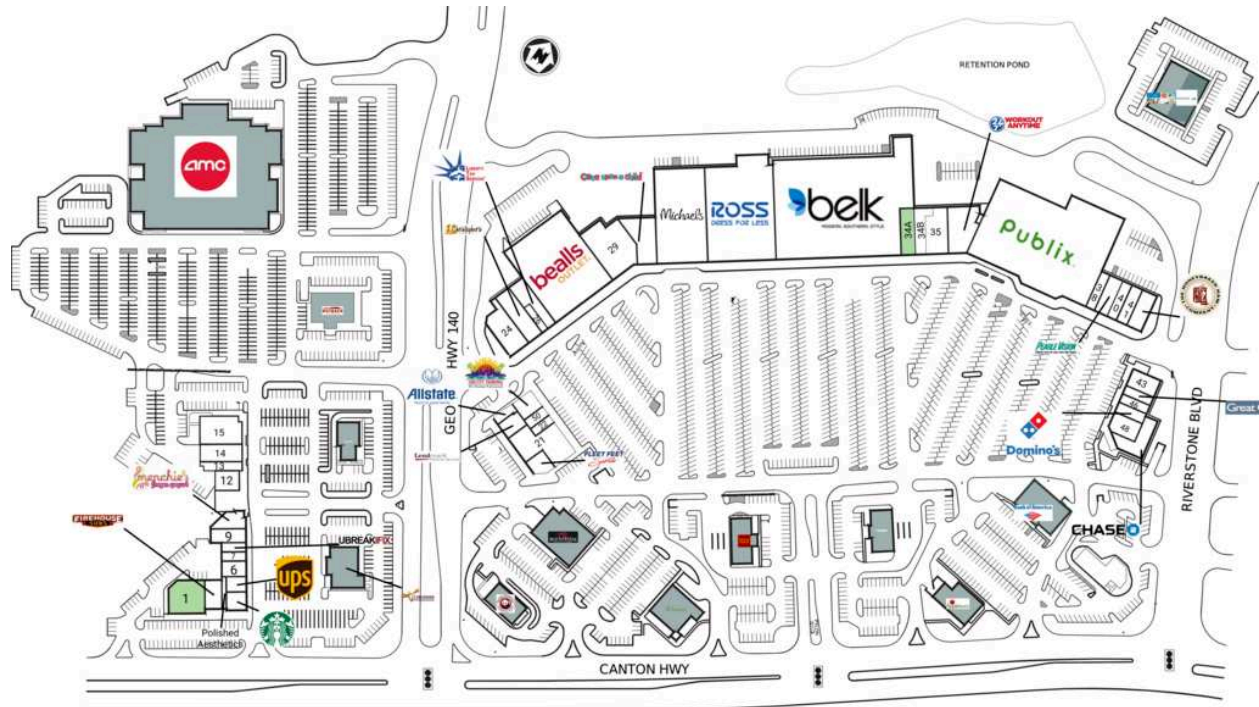

# Riverstone Plaza

<b>1 AVAILABLE</b>	5,163 SF	17 Allstate	920 SF
2 Firehouse Subs	2,100 SF	18 Lendmark Financial	1,800 SF
3 Polished Aesthetics	615 SF	20 Fleet Feet Sports	1,803 SF
4 Starbucks	1,638 SF	21 Berkshire Hathaway	6,971 SF
5 The UPS Store	1,350 SF	22 Your CBD Store	900 SF
6 Dr. Loos, DDS	1,600 SF	23 Sun City Tanning Salon	2,046 SF
7 Community Bank of Pickens County (LOI)	1,000 SF	24 7 Tequilas Restaurant	4,896 SF
8 UBREAKIFIX	1,000 SF	25 J. Christopher's	4,200 SF
9 Posh Nails	2,000 SF	26 Southern Medical Hearing	968 SF
10 Menchie's Frozen Yogurt	2,131 SF	27 Liberty Tax	3,225 SF
12 Canyons Fresh Grill	2,032 SF	28 Bealls Outlet	27,900 SF
13 Azure Salone & Spa	1,600 SF	29 Appliances 4 Less	8,970 SF
14 Okinawa Restaurant	3,243 SF	30 Once Upon A Child	5,100 SF
15 Provino's	5,125 SF	31 Michaels	21,306 SF

# Riverstone Plaza

---

32 Ross Dress for Less	30,186 SF	41 Bird Watcher Supply	2,000 SF
33 Belk	60,103 SF	42 Honeybaked Ham Company	2,713 SF
<b>34A AVAILABLE</b>	2,430 SF	43 Benchmark PT	2,400 SF
34B Lush Nails	2,770 SF	45 Great Clips	1,200 SF
35 Hallmark	4,591 SF	46 Dream Nails	1,200 SF
36 Workout Anytime	5,625 SF	47 Domino's	1,415 SF
37 Publix Supermarket	51,420 SF	48 Peach Liquors	2,583 SF
38 Plaza Cleaners	1,600 SF	49 Chase Bank	3,013 SF
39 Pearle Vision	2,400 SF	50 River Fine Jewelry	1,100 SF
40 Premier Martial Arts	1,725 SF		