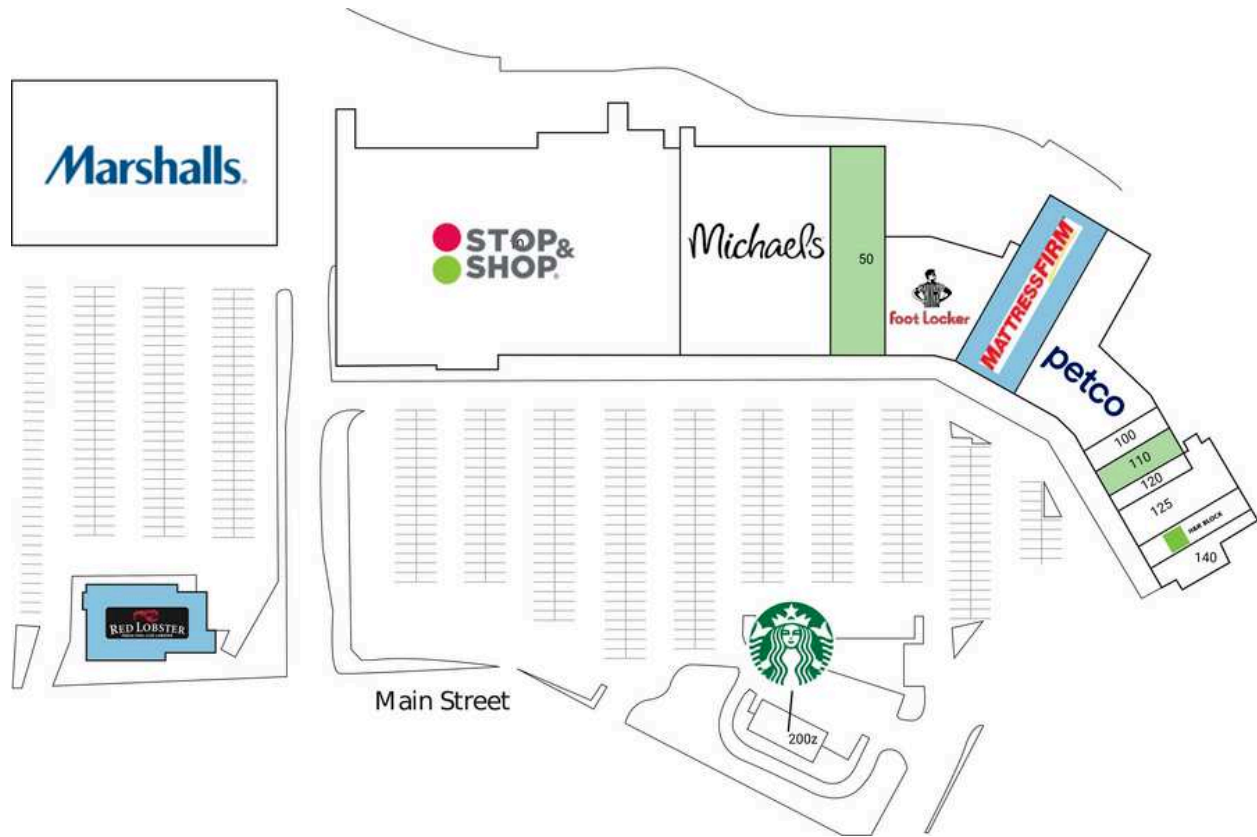

Brookside Center

10 Stop & Shop	57,605 SF	100 Fei Ma Restaurant	1,460 SF
10B Marshalls	32,000 SF	110 AVAILABLE	1,825 SF
20B Red Lobster	6,365 SF	120 Rose Nails and Spa	1,095 SF
40 Michaels	23,293 SF	125 Brookside Discount Wine & Liquor	4,000 SF
50 AVAILABLE	6,650 SF	130 H&R Block	2,060 SF
60 Foot Locker	9,986 SF	140 Happy Dollar	3,206 SF
70 Mattress Firm	8,140 SF	200z Starbucks	2,000 SF
80 Petco	10,980 SF		