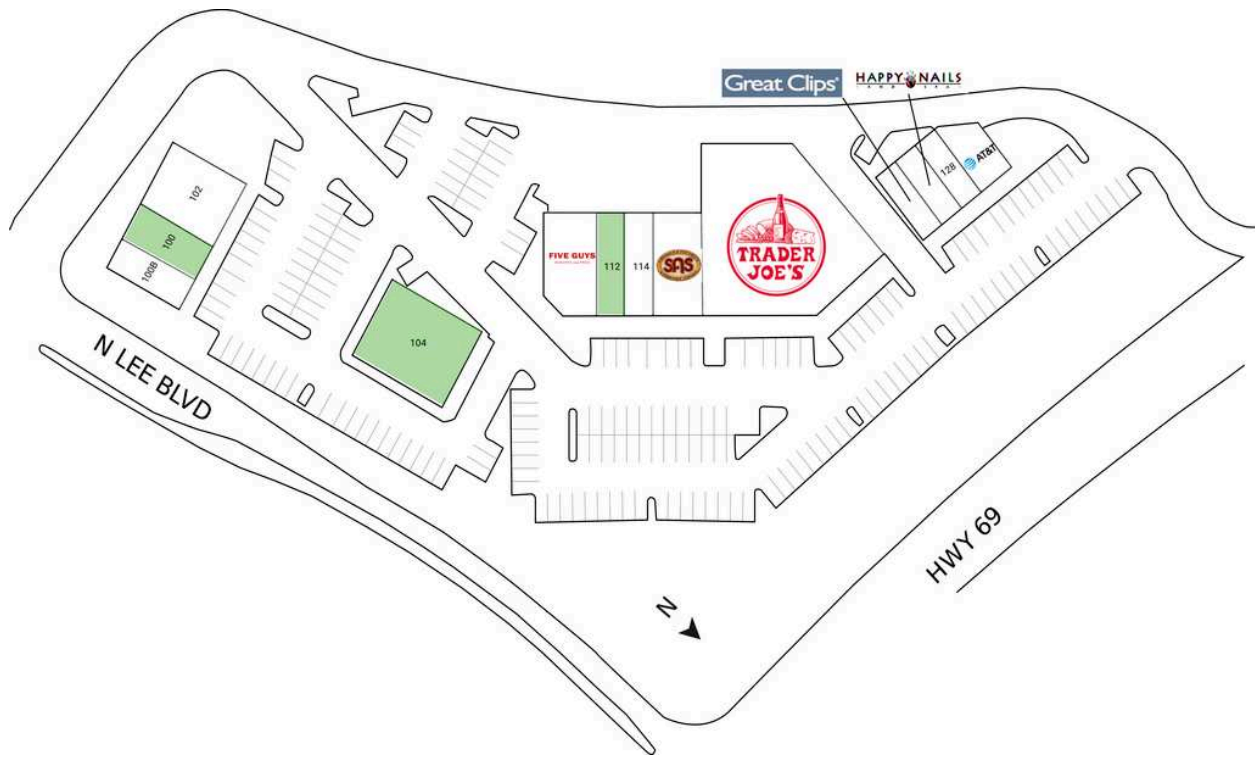

The Shops at Prescott Gateway

100 AVAILABLE	1,444 SF	116 SAS Shoes	2,500 SF
100B Edward D Jones & Co	1,200 SF	118 Trader Joe's	12,006 SF
102 WZ Poke and Ramen	3,000 SF	124 Great Clips	1,003 SF
104 AVAILABLE	4,500 SF	126 Happy Nails	1,000 SF
110 Five Guys Burgers & Fries	2,500 SF	128 Reconnected Device Repair	987 SF
112 AVAILABLE	1,379 SF	130 AT&T Wireless	1,300 SF
114 Alfonso's Mexican Food	1,499 SF		