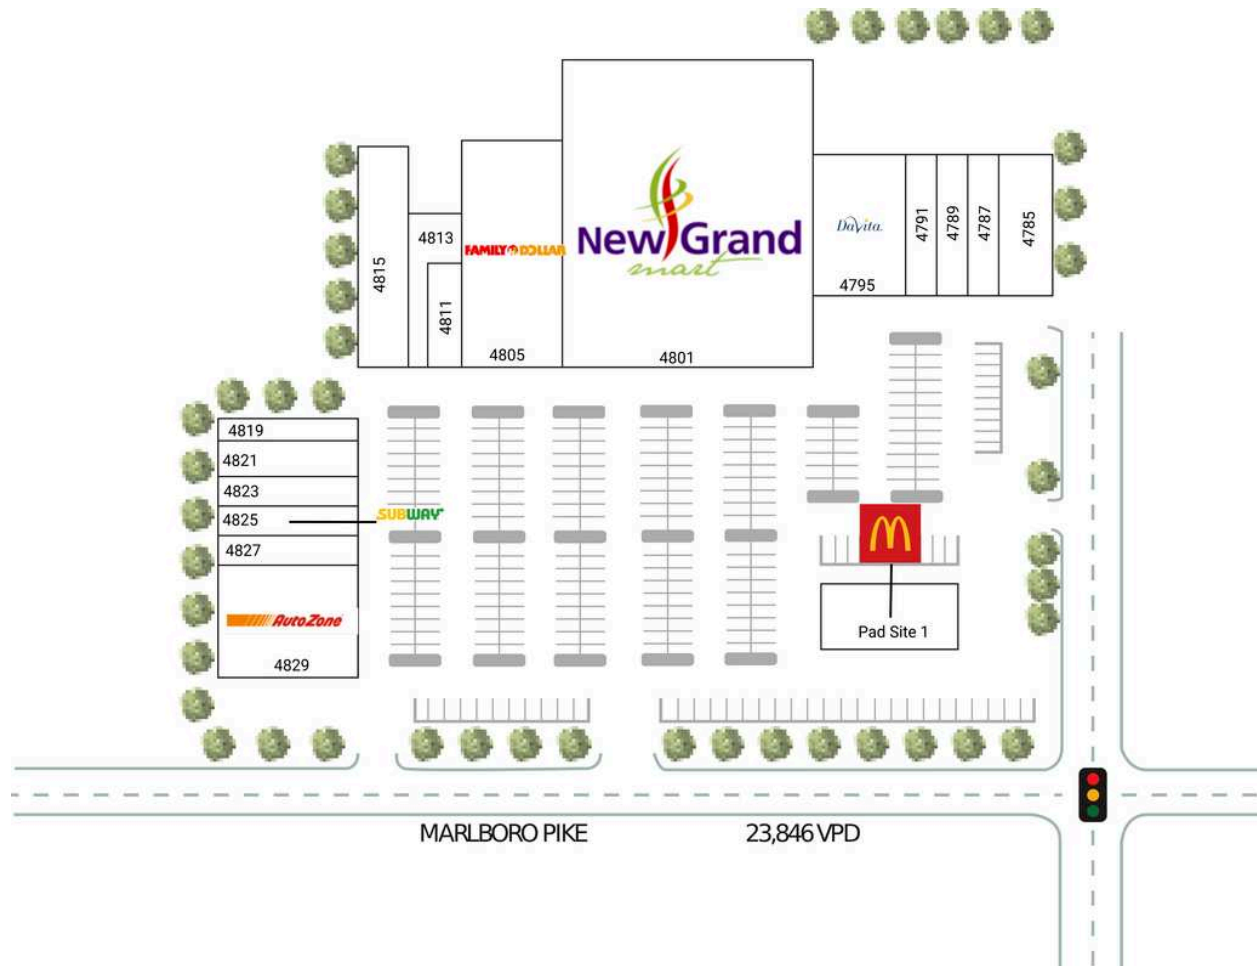

Coral Hills

Pad Site 1 McDonald's	3,896 SF	4813 Kidz First Dental	3,150 SF
4785 Forest Laundromat	3,400 SF	4815 Beauty Palace II	5,220 SF
4787 Star Nails	1,700 SF	4819 Metro PCS	900 SF
4789 City Mobile	1,700 SF	4821 America's Best Pizza & Wings	2,528 SF
4791 Sexy Nails & Hair	1,700 SF	4823 Discount Tobacco	1,700 SF
4795 Davita Dialysis Center	6,800 SF	4825 Subway	1,700 SF
4801 New Grand Mart	34,251 SF	4827 Coral Hills Seafood	1,700 SF
4805 Family Dollar	10,930 SF	4829 AutoZone	6,800 SF
4811 Ace Cash Express	1,000 SF		