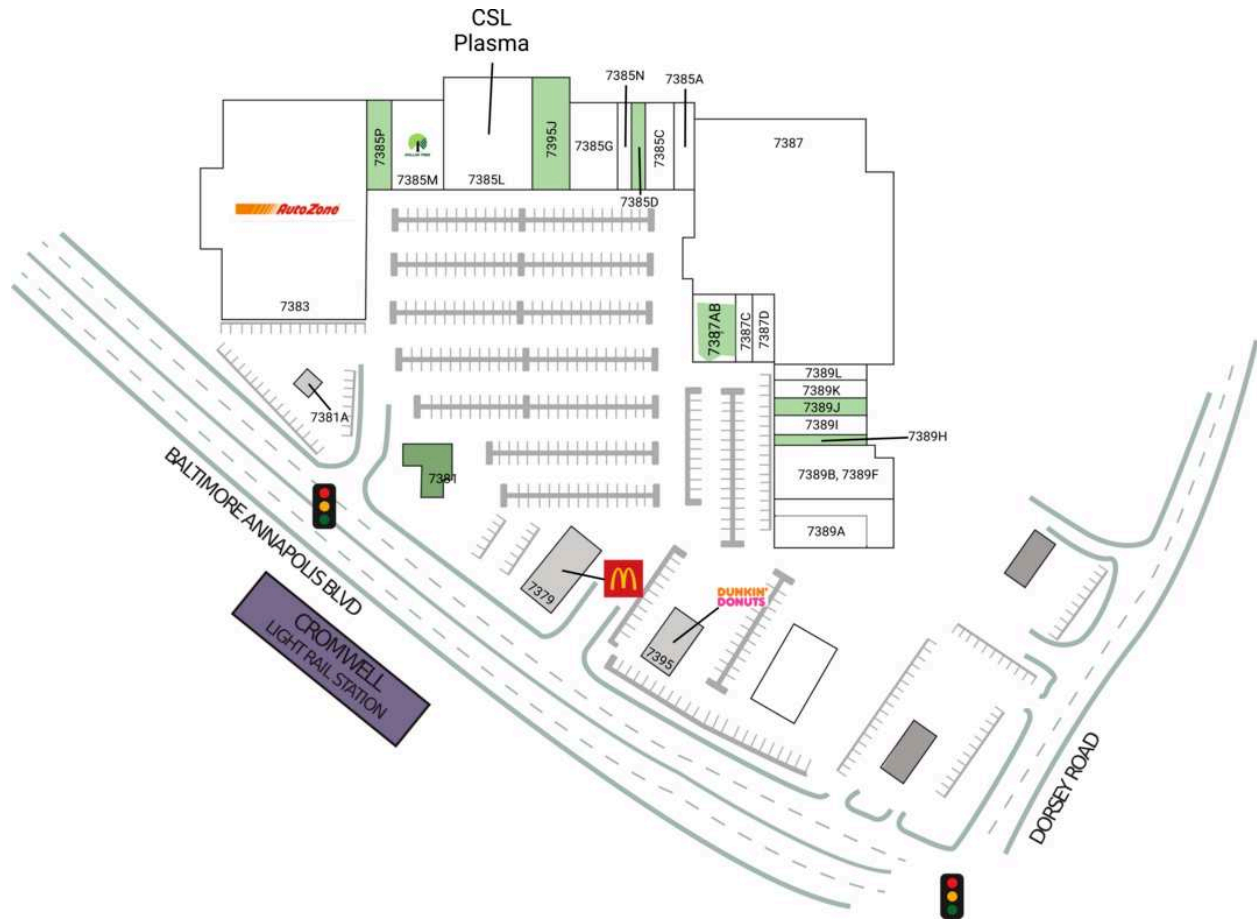

# Cromwell Field Shopping Center

7379 McDonald's	3,403 SF	<b>7387AB AVAILABLE</b>	4,380 SF
<b>7381 AVAILABLE</b>	2,479 SF	7387C Gold Smoke Tobacco & Vape	1,361 SF
7381A Rita's Italian Ice	1,296 SF	7387D Premier Stylez	2,351 SF
7383 AutoZone	52,706 SF	7389A Koi Sushi	6,758 SF
7385A L.A. Nail & Tan	2,750 SF	7389B, 7389F House of Tropicals	13,656 SF
7385C Champion Liquor	4,400 SF	<b>7389H AVAILABLE</b>	1,320 SF
<b>7385D AVAILABLE</b>	1,350 SF	7389I Shonen Jiu Jitsu	2,400 SF
7385G Yummy Bowl	7,711 SF	<b>7389J AVAILABLE</b>	2,304 SF
7385L CSL Plasma	14,700 SF	7389K Indian Kitchen House of Spices	2,240 SF
7385M Dollar Tree	8,765 SF	7389L Mid-Atlantic Spinal Rehab & Chiropractic	2,200 SF
7385N America's Best Wings	1,760 SF	7391 Valvoline	1,831 SF
<b>7385P AVAILABLE</b>	4,331 SF	7395 Dunkin' Donuts	2,465 SF
7387 Rose's	75,890 SF	<b>7395J AVAILABLE</b>	8,704 SF
<b>7387A AVAILABLE</b>	3,043 SF		