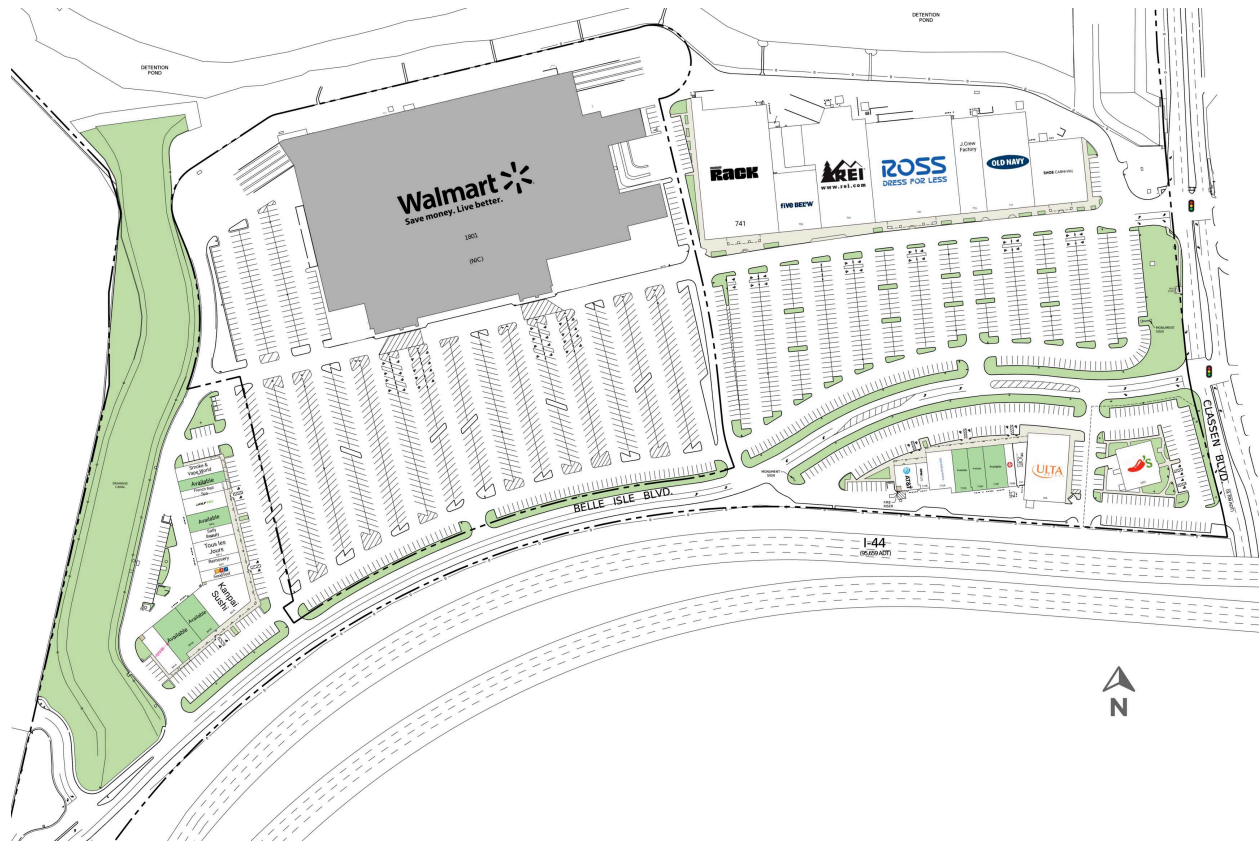

Belle Isle Station

700 ULTA Beauty	9,852 SF	733 Five Below	8,818 SF
701 Shoe Carnival	12,000 SF	741 Nordstrom Rack	34,486 SF
704A The Joint	1,760 SF	841A T-Mobile	3,010 SF
704B Cell Phone Repair	1,308 SF	841B AVAILABLE	4,505 SF
710A Bath & Body Works	3,548 SF	841D AVAILABLE	3,427 SF
710B Supercuts	1,000 SF	841G Kanpai Sushi	5,844 SF
710F AVAILABLE	3,172 SF	841H Good Feet	2,003 SF
710G AVAILABLE	2,426 SF	841I Removery	1,600 SF
710H AVAILABLE	2,379 SF	841J Tous les Jours	2,790 SF
711 Old Navy	16,110 SF	841K Sally Beauty	1,662 SF
715 J.Crew Factory	8,840 SF	841L AVAILABLE	2,604 SF
720B AT&T Wireless	1,932 SF	841L2 GolfTec	2,489 SF
721 Ross Dress for Less	30,187 SF	841L3 French Nail Spa	1,396 SF
731 REI	23,000 SF	841M AVAILABLE	1,800 SF

Belle Isle Station

841N Smoke & Vape World

2,210 SF

5301 Chili's Grill & Bar

5,589 SF