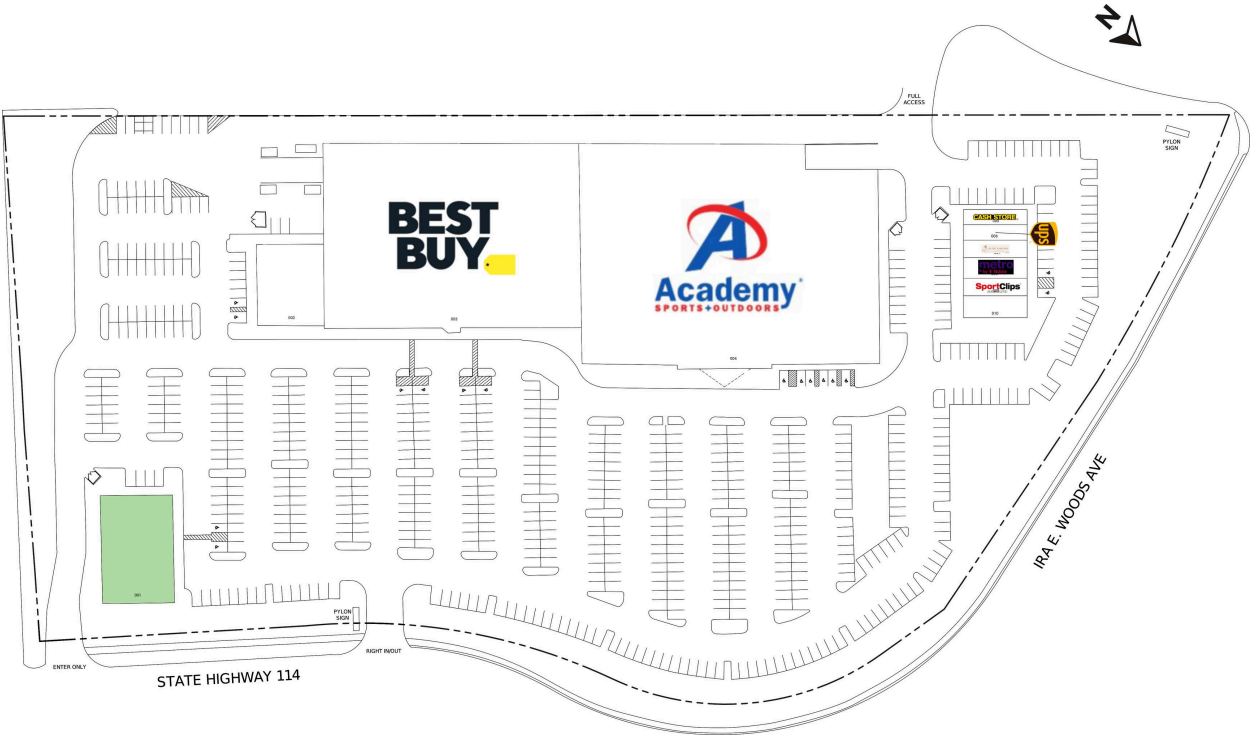

# Grapevine Crossing

<b>001 AVAILABLE</b>	7,535 SF	006 The UPS Store	1,050 SF
002 United Defense Tactical	5,211 SF	007 Elite Nails	1,200 SF
003 Best Buy	45,000 SF	008 Metro By T-Mobile	1,471 SF
004 Academy Sports + Outdoors	60,250 SF	009 Sport Clips	1,260 SF
005 Cash Store	1,050 SF	010 Grapevine Vapes & Vapor	1,461 SF