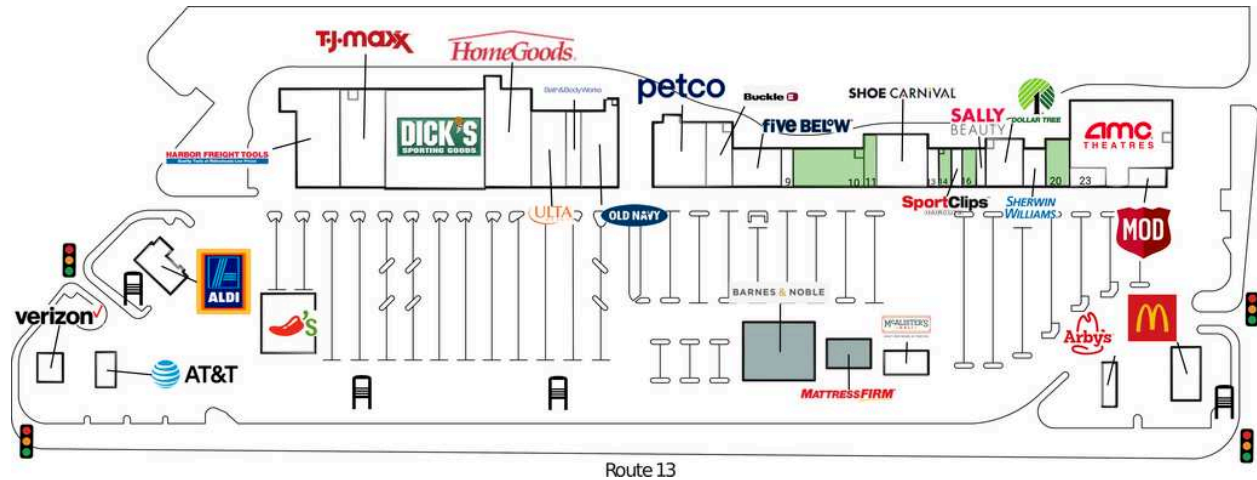

University Place

Chili Chili's Grill & Bar	9,100 SF	11 AVAILABLE	3,000 SF
Deli McAlister's Deli	3,500 SF	12 Shoe Carnival	11,848 SF
1A Harbor Freight Tools	14,612 SF	13 Hotworx	1,585 SF
1B TJ Maxx	24,000 SF	14 AVAILABLE	1,735 SF
1C Dick's Sporting Goods	45,000 SF	15 SportClips	1,840 SF
2-4 HomeGoods	21,266 SF	16 AVAILABLE	2,400 SF
5A ULTA Beauty	11,820 SF	17 Sally Beauty Supply	1,600 SF
5B Bath & Body Works	5,029 SF	18-19 Dollar Tree	8,000 SF
5C Old Navy	12,500 SF	20 AVAILABLE	5,064 SF
6 Petco	15,000 SF	20A Sherwin-Williams	3,936 SF
6A Buckle	7,872 SF	21 AMC Theatres	31,088 SF
7-8 Five Below	7,900 SF	22 ALDI	
9 Lavish Nails	1,600 SF	23 University Place Dental	1,862 SF
10 AVAILABLE	12,004 SF	24 MOD Pizza	2,567 SF

University Place

25 Verizon Wireless

5,000 SF

9904 AT&T Wireless