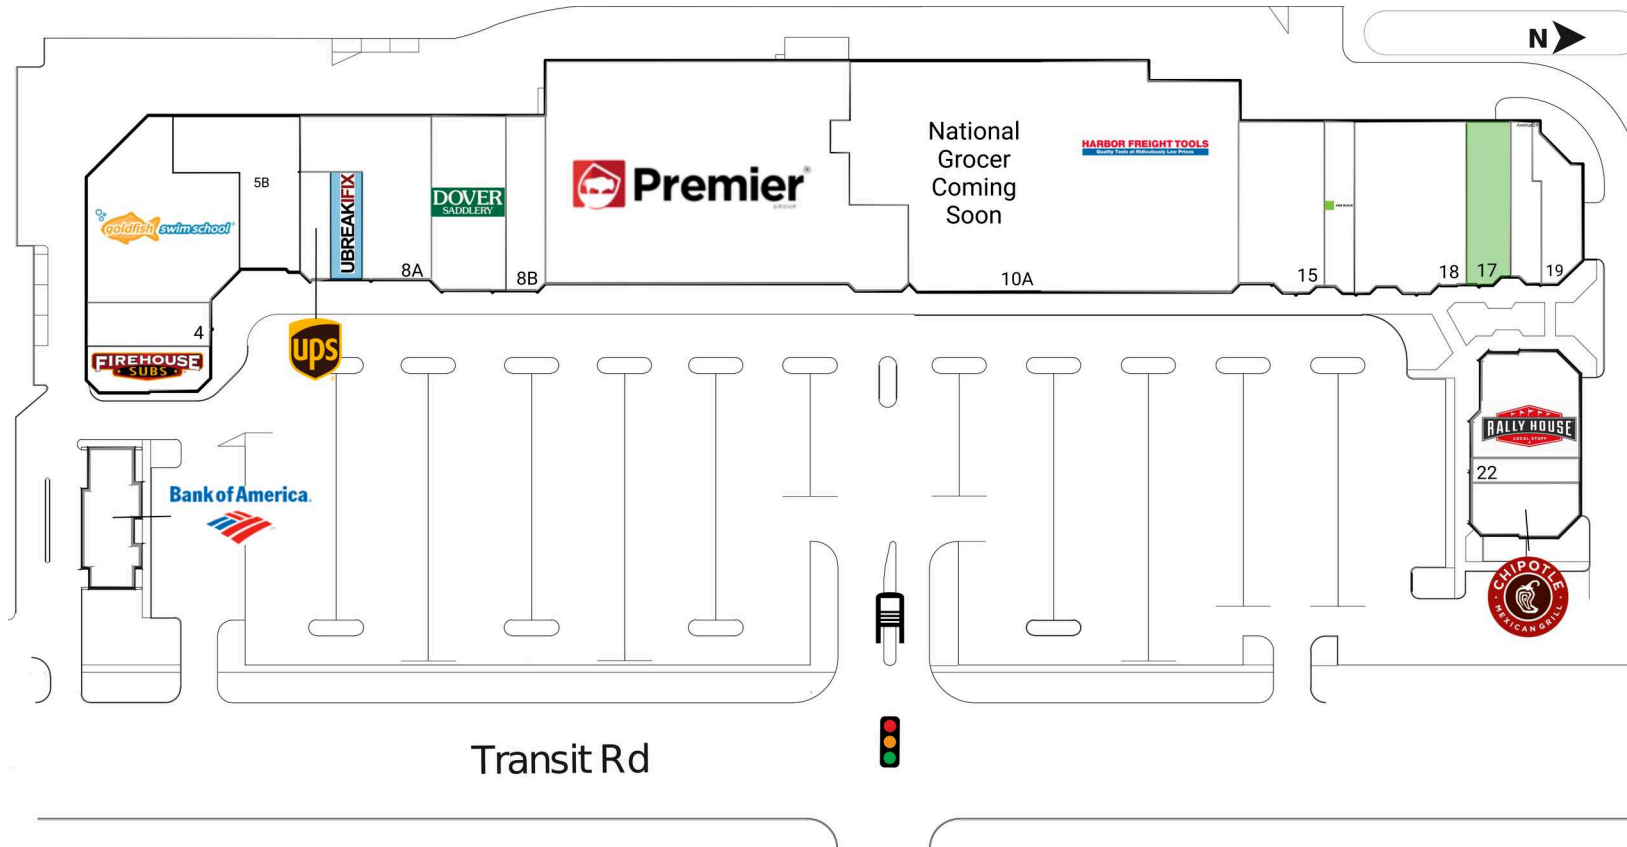

- Anchored by Premier Wine & Spirits
- Serves the affluent community of Williamsville, one of the top 10 zip codes for median household income in the U.S.
- Located in a densely-populated area with a large daytime population
- Situated on Transit Rd, the area's primary retail corridor
- Traffic counts of 36,000 VPD

● Available ● Coming Available

CURRENT TENANTS

| | | | | | | | | |
|-----|--|----------|-----|--------------------------------|-----------|-------|---------------------|----------|
| 1 | Bank of America | 2,800 SF | 8 | Dover Saddlery | 5,742 SF | 16 | Avenue29 | 1,417 SF |
| 2-3 | Firehouse Subs | 1,800 SF | 8A | US Renal Care | 5,751 SF | 18 | Paula's Donuts | 7,500 SF |
| 4 | Alibaba Kebab | 3,154 SF | 8B | Lace & Day | 3,466 SF | 19 | Bubble Dog Grooming | 2,500 SF |
| 5A | Goldfish Swim School Of Williamsville | 9,342 SF | 9 | Premier Wine & Spirits | 29,795 SF | 20-21 | Rally House | 5,090 SF |
| 5B | Nail Supply & Beauty Store | 6,000 SF | 10 | Harbor Freight Tools | 16,427 SF | 22 | Super Vacuums | 1,356 SF |
| 6 | The UPS Store | 1,400 SF | 10A | National Grocer Coming Soon | 20,894 SF | 23 | Chipotle | 2,500 SF |
| 7 | UBREAKIFIX | 1,400 SF | 15 | Nail Salon | 6,000 SF | | | |
| | | | 15A | H&R Block | 2,162 SF | | | |

This site plan indicates the general layout of the shopping center and is not a warranty, representation, or agreement on the part of the landlord that the shopping center will be exactly as depicted herein.