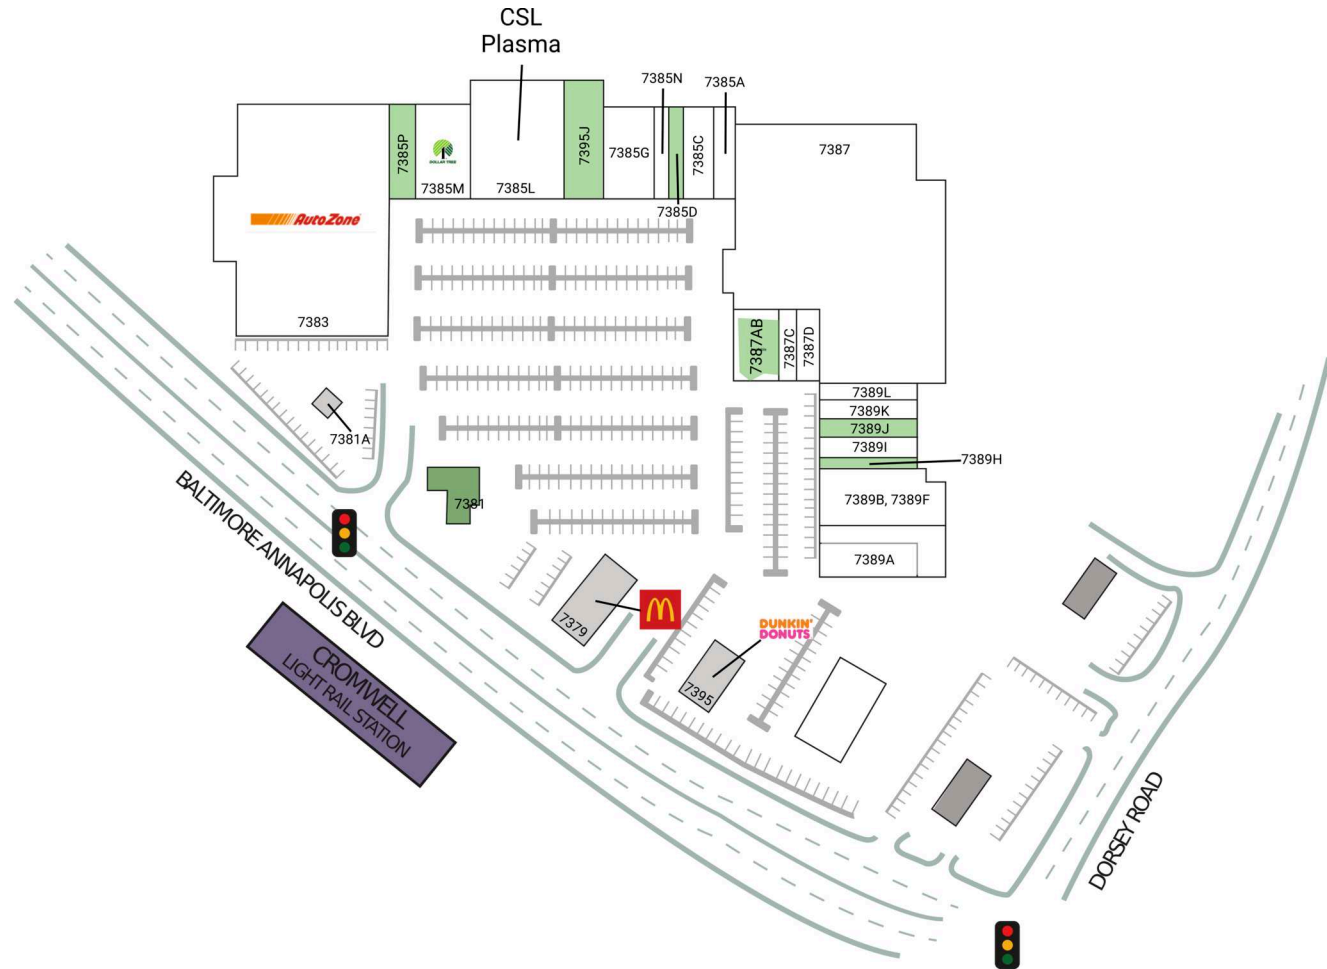

DEMOGRAPHICS

	1M	3M	5M
POPULATION	7,921	84,857	196,440
HOUSEHOLDS	N/A	N/A	N/A
AVG HH INCOME	N/A	N/A	N/A

MAJOR TENANTS

Cromwell Field Shopping Center

Contact:
JOHN KOSTYO

jkostyo@dclcmgmt.com

Available ● Coming Available ●

AVAILABLE SPACES

7381	2,479 SF
7385D	1,350 SF
7385P	4,331 SF
7387A	3,043 SF
7387AB	4,380 SF
7389H	1,320 SF
7389J	2,304 SF
7395J	8,704 SF

CURRENT TENANTS

7379	McDonald's	3,403 SF	7385N	America's Best Wings	1,760 SF	7389I	Shonen Jiu Jitsu	2,400 SF
7381A	Rita's Italian Ice	1,296 SF	7387	Rose's	75,890 SF	7389K	Indian Kitchen House of Spices	2,240 SF
7383	AutoZone	52,706 SF	7387C	Gold Smoke Tobacco & Vape	1,361 SF	7389L	Mid-Atlantic Spinal Rehab & Chiropractic	2,200 SF
7385A	L.A. Nail & Tan	2,750 SF	7387D	Premier Stylez	2,351 SF	7391	Valvoline	1,831 SF
7385C	Champion Liquor	4,400 SF	7389A	Koi Sushi	6,758 SF	7395	Dunkin' Donuts	2,465 SF
7385G	Yummy Bowl	7,711 SF	7389B, 7389F	House of Tropicals	13,656 SF			
7385L	CSL Plasma	14,700 SF						
7385M	Dollar Tree	8,765 SF						

This site plan indicates the general layout of the shopping center and is not a warranty, representation, or agreement on the part of the landlord that the shopping center will be exactly as depicted herein.